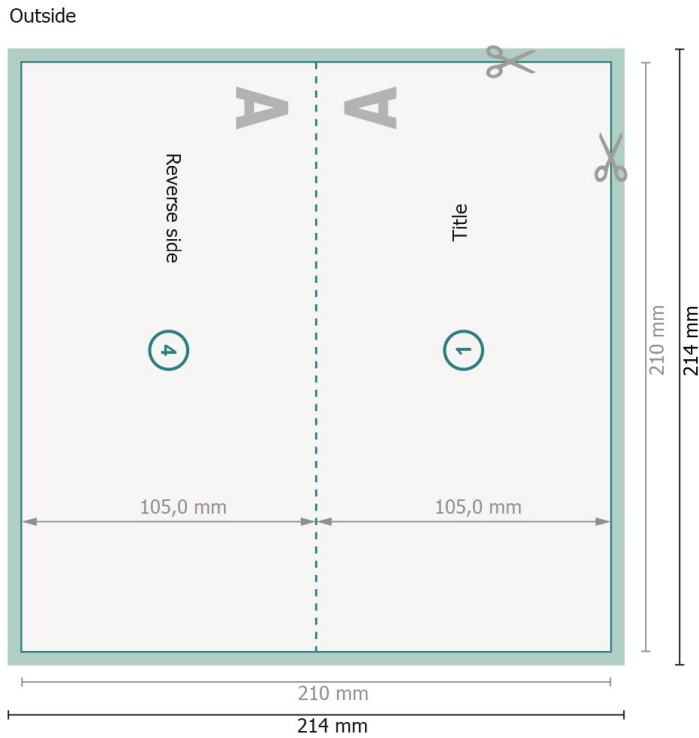

Folded cards, DL landscape, long side creasing

1 fold

Format view rotated by 90 degrees.

Dataformat (incl. 2 mm bleed):

21,4 x 21,4 cm

bleed:

2 mm

Trimmed size:

21 x 21 cm

Trimmed size (closed):

21 x 10,5 cm

Safety margin:

4 mm

Maintaining space between the text/information and the edge of the trimmed format prevents undesirable cuts.

Explanation of symbols

 Bleed

 Reading direction

 Trimmed size

 Data format

 We will cut/perforate your product here

Please note:

Allow for trim allowance and safety margin according to instructions.

Arrange background graphics, images or graphics up to the edge of the data format.