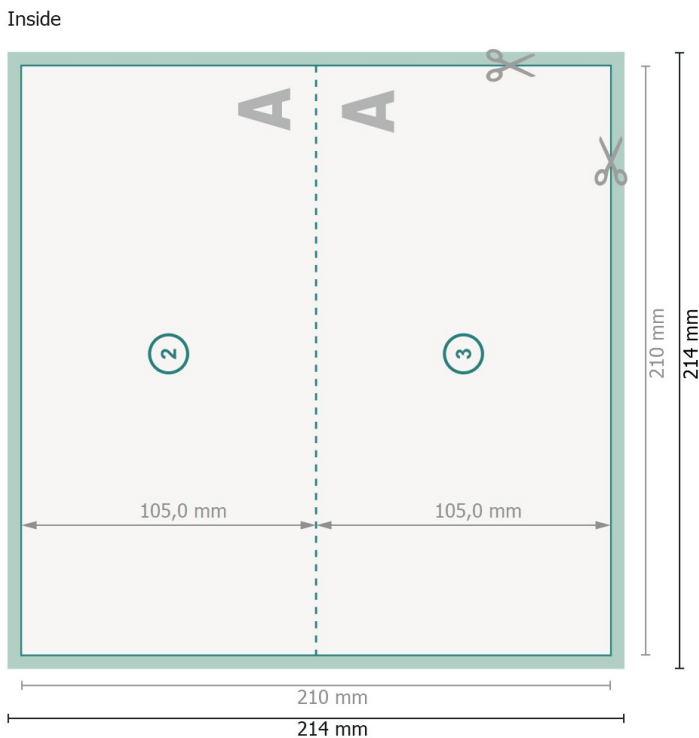

Folded cards, DL landscape, long side creasing

1 fold

Format view rotated by 90 degrees.

Dataformat (incl. 2 mm bleed):

21,4 x 21,4 cm

bleed:

2 mm

Trimmed size:

21 x 21 cm

Trimmed size (closed):

21 x 10,5 cm

Safety margin:

4 mm

Maintaining space between the text/information and the edge of the trimmed format prevents undesirable cuts.

Explanation of symbols

 Bleed

 Reading direction

 Trimmed size

 Data format

 We will cut/perforate your product here

Please note:

Allow for trim allowance and safety margin according to instructions.

Arrange background graphics, images or graphics up to the edge of the data format.