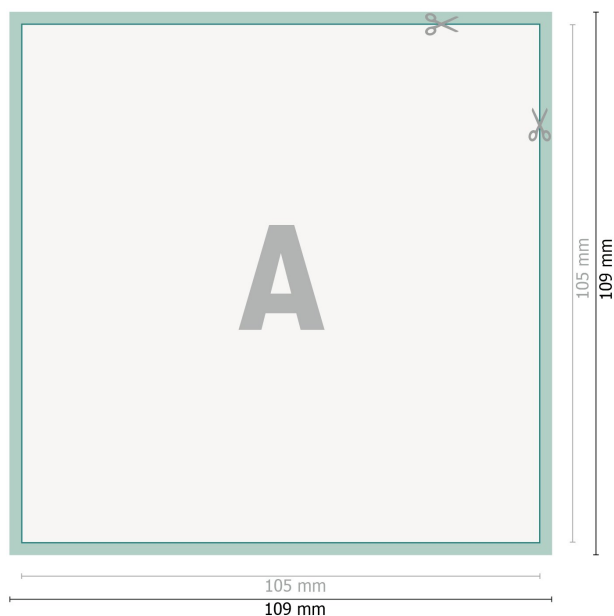

Self-adhesive labels, A6-Square

Dataformat (incl. 2 mm bleed):

10,9 x 10,9 cm

bleed:

2 mm

Trimmed size:

10,5 x 10,5 cm

Safety margin:

4 mm

Maintaining space between the text/information and the edge of the trimmed format prevents undesirable cuts.

Explanation of symbols

 Bleed

 Reading direction

 Trimmed size

 Data format

 We will cut/perforate your product here

Please note:

Allow for trim allowance and safety margin according to instructions.

Arrange background graphics, images or graphics up to the edge of the data format.

Tolerances may occur during production due to cutting, punching and folding processes.