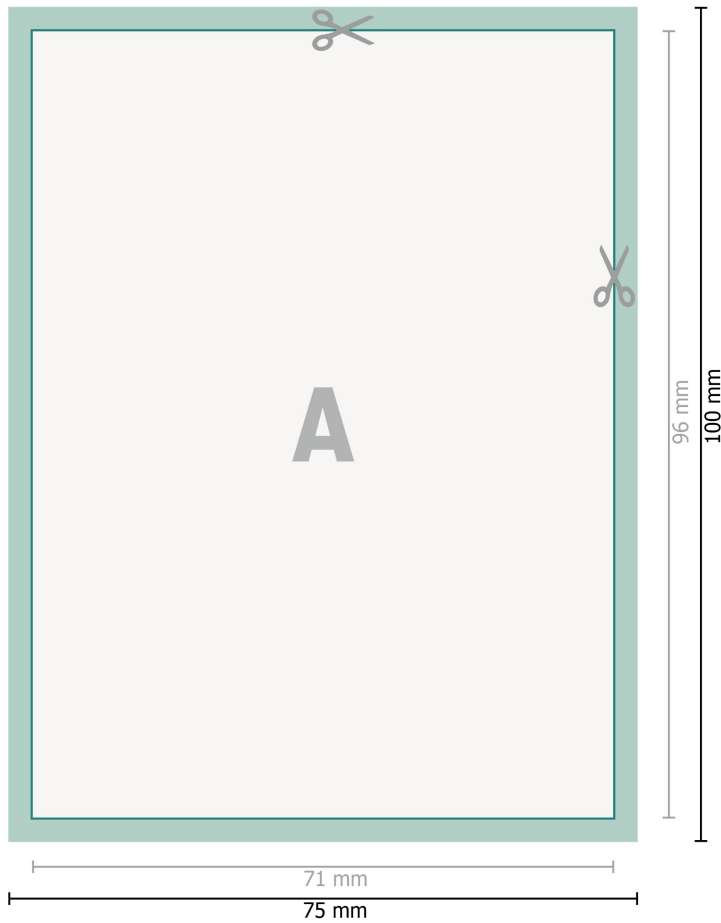

Self-adhesive labels, 7.1 x 9.6 cm

Dataformat (incl. 2 mm bleed):
7,5 x 10 cm

bleed:
2 mm

Trimmed size:
7,1 x 9,6 cm

Safety margin:
4 mm

Maintaining space between the text/information and the edge of the trimmed format prevents undesirable cuts.

Explanation of symbols

-  Bleed
-  Reading direction
-  Trimmed size
-  Data format
-  We will cut/perforate your product here

Please note:

Allow for trim allowance and safety margin according to instructions.

Arrange background graphics, images or graphics up to the edge of the data format.

Tolerances may occur during production due to cutting, punching and folding processes.

Printing data: Instructions and templates can be found under the menu item *Printing data* at www.onlineprinters.co.uk