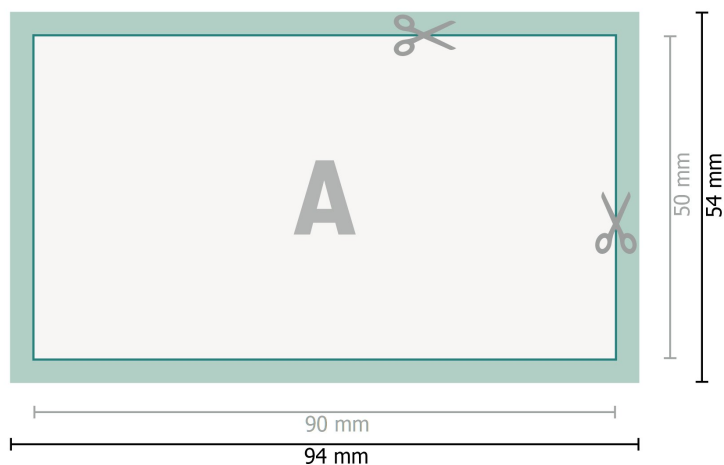

Self-adhesive labels, 9.0 x 5.0 cm

Dataformat (incl. 2 mm bleed):

9,4 x 5,4 cm

bleed:

2 mm

Trimmed size:

9 x 5 cm

Safety margin:

4 mm

Maintaining space between the text/information and the edge of the trimmed format prevents undesirable cuts.

Explanation of symbols

 Bleed

 Reading direction

 Trimmed size

 Data format

 We will cut/perforate your product here

Please note:

Allow for trim allowance and safety margin according to instructions.

Arrange background graphics, images or graphics up to the edge of the data format.

Tolerances may occur during production due to cutting, punching and folding processes.