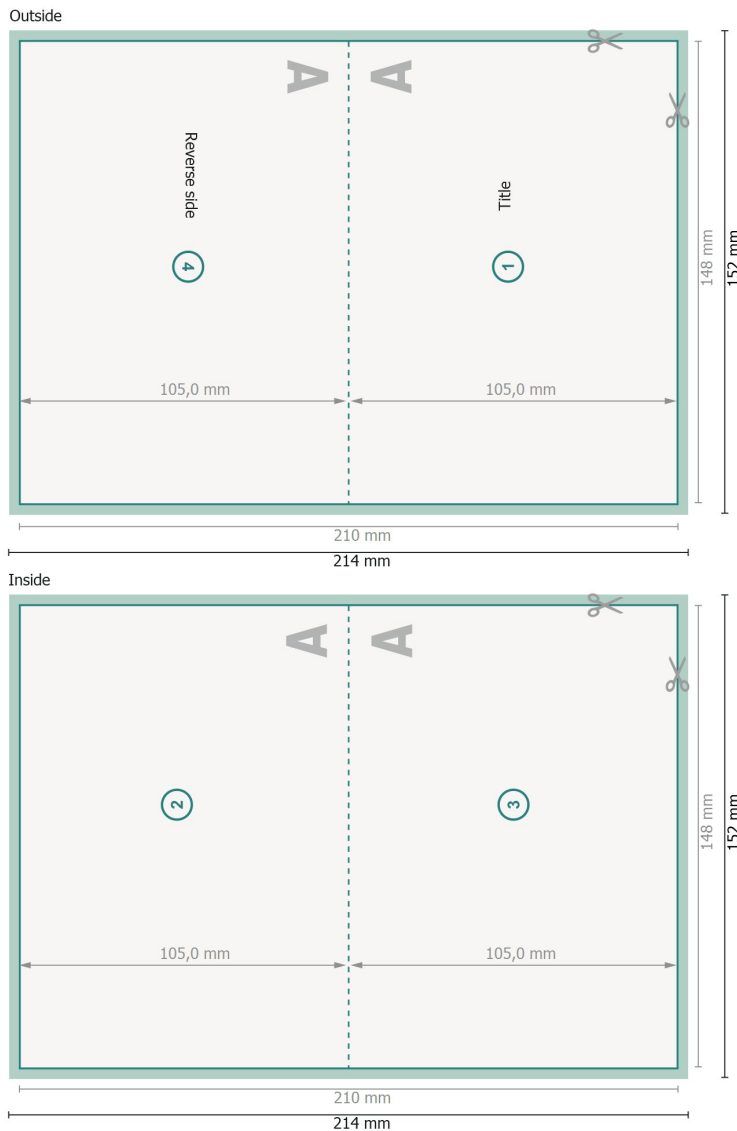

Folded Christmas cards, A6 landscape, long side creasing

1 fold

Format view rotated by 90 degrees.

Dataformat (incl. 2 mm bleed):

21,4 x 15,2 cm

bleed:

2 mm

Trimmed size:

21 x 14,8 cm

Trimmed size (closed):

14,8 x 10,5 cm

Safety margin:

4 mm

Maintaining space between the text/information and the edge of the trimmed format prevents undesirable cuts.

Explanation of symbols

-  Bleed
-  Reading direction
-  Trimmed size
-  Data format
-  We will cut/perforate your product here

Please note:

Allow for trim allowance and safety margin according to instructions.

Arrange background graphics, images or graphics up to the edge of the data format.

Tolerances may occur during production due to cutting, punching and folding processes.