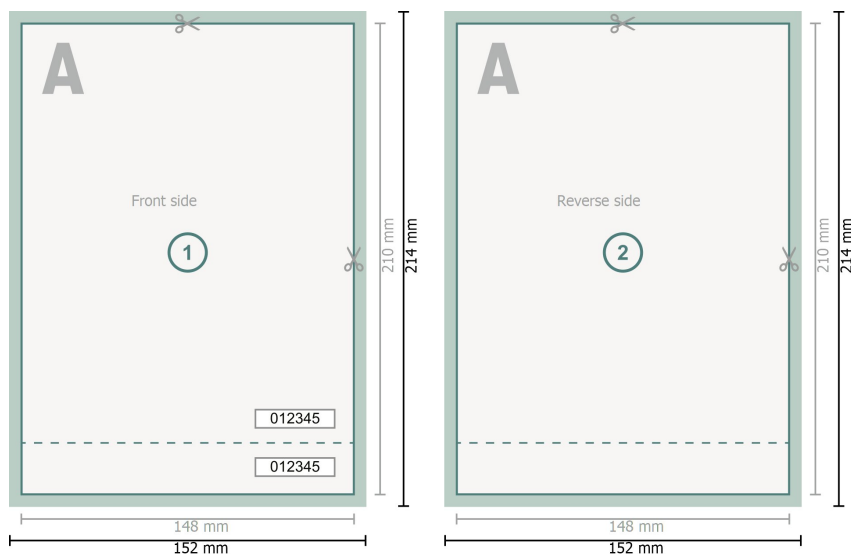

Event Tickets (black-light ink), A5

Dataformat (incl. 2 mm bleed):

15,2 x 21,4 cm

Trimmed size:

14,8 x 21 cm

bleed:

2 mm

Safety margin:

4 mm

Maintaining space between the text/information and the edge of the trimmed format prevents undesirable cuts.

Explanation of symbols

-  Bleed
-  Reading direction
-  Trimmed size
-  Data format
-  We will cut/perforate your product here
-  Perforation

Please note:

Allow for trim allowance and safety margin according to instructions.

Arrange background graphics, images or graphics up to the edge of the data format.

Tolerances may occur during production due to cutting, punching and folding processes.