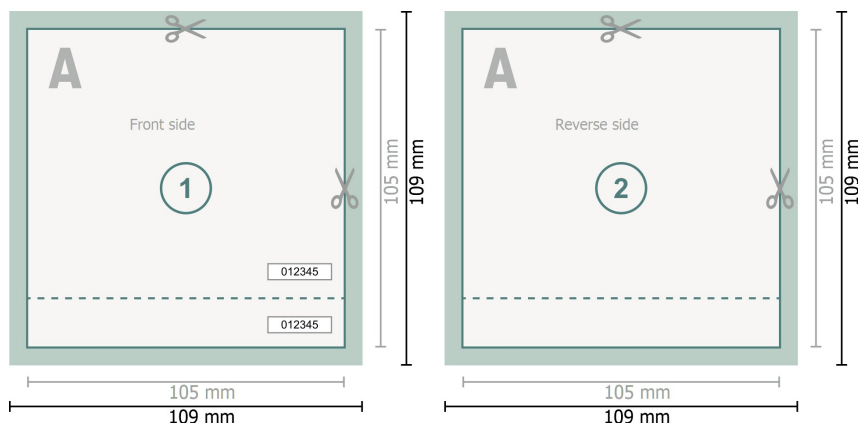

Event Tickets (black-light ink), A6-Square

Dataformat (incl. 2 mm bleed):

10,9 x 10,9 cm

Trimmed size:

10,5 x 10,5 cm

bleed:

2 mm

Safety margin:

4 mm

Maintaining space between the text/information and the edge of the trimmed format prevents undesirable cuts.

Explanation of symbols

-  Bleed
-  Reading direction
-  Trimmed size
-  Data format
-  We will cut/perforate your product here
-  Perforation

Please note:

Allow for trim allowance and safety margin according to instructions.

Arrange background graphics, images or graphics up to the edge of the data format.

Tolerances may occur during production due to cutting, punching and folding processes.