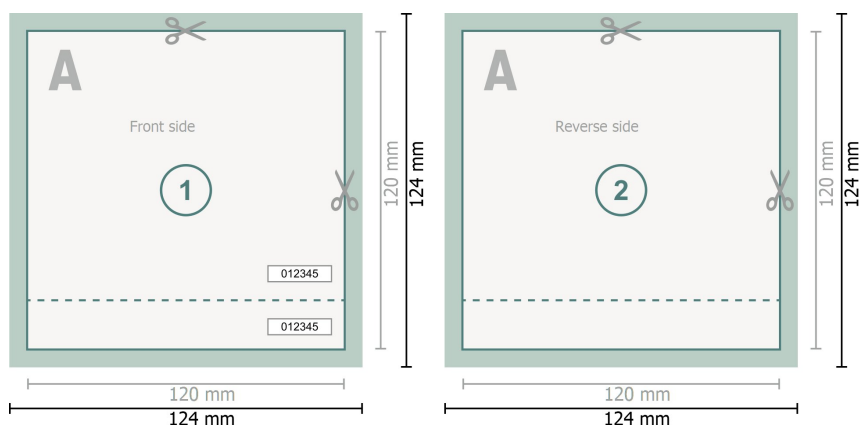

Event Tickets (black-light ink), CD-Format

Dataformat (incl. 2 mm bleed):
12,4 x 12,4 cm

Trimmed size:
12 x 12 cm

bleed:
2 mm

Safety margin:
4 mm

Maintaining space between the text/information and the edge of the trimmed format prevents undesirable cuts.

Explanation of symbols

-  Bleed
-  Reading direction
-  Trimmed size
-  Data format
-  We will cut/perforate your product here
-  Perforation

Please note:

Allow for trim allowance and safety margin according to instructions.

Arrange background graphics, images or graphics up to the edge of the data format.

Tolerances may occur during production due to cutting, punching and folding processes.

Printing data: Instructions and templates can be found under the menu item *Printing data* at www.onlineprinters.co.uk