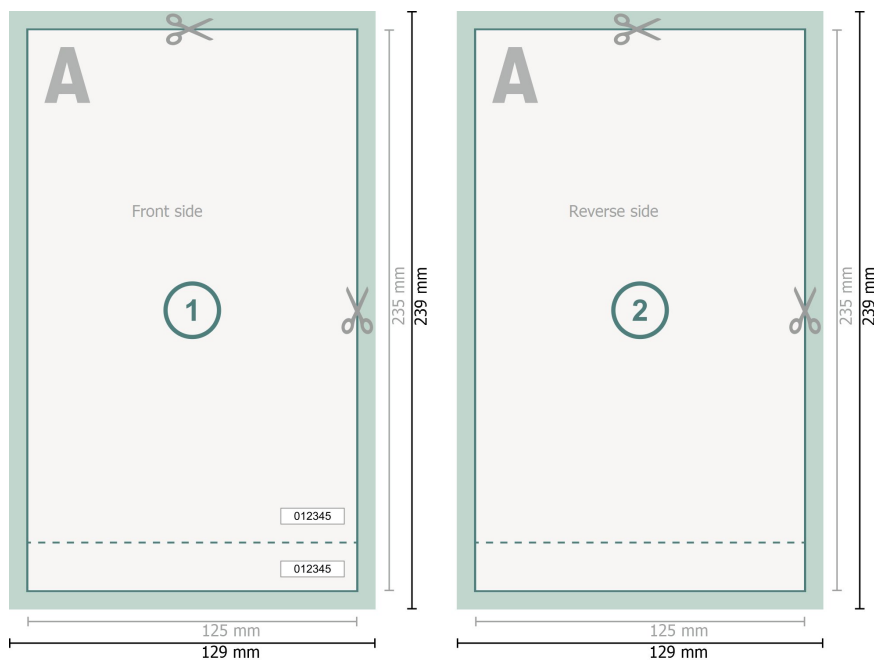

# Event Tickets (black-light ink), Maxi

**Dataformat (incl. 2 mm bleed):**

12,9 x 23,9 cm

**Trimmed size:**

12,5 x 23,5 cm

**bleed:**

2 mm

**Safety margin:**

4 mm

Maintaining space between the text/information and the edge of the trimmed format prevents undesirable cuts.

## Explanation of symbols

-  Bleed
-  Reading direction
-  Trimmed size
-  Data format
-  We will cut/perforate your product here
-  Perforation

### Please note:

Allow for trim allowance and safety margin according to instructions.

Arrange background graphics, images or graphics up to the edge of the data format.

Tolerances may occur during production due to cutting, punching and folding processes.