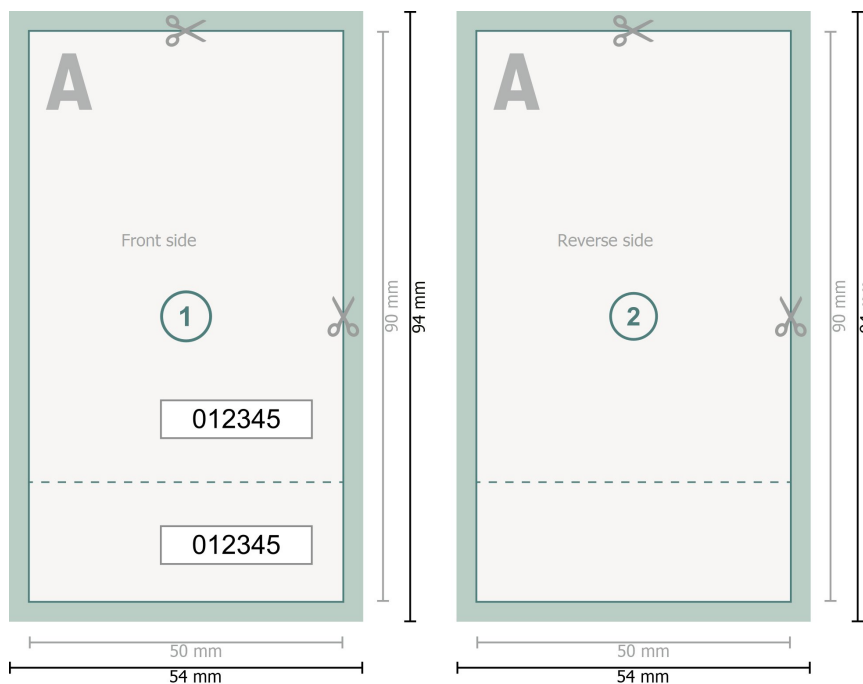

# Event Tickets (black-light ink), 5.0 x 9.0 cm

**Dataformat (incl. 2 mm bleed):**  
5,4 x 9,4 cm

**Trimmed size:**  
5 x 9 cm

**bleed:**  
2 mm

**Safety margin:**  
4 mm

Maintaining space between the text/information and the edge of the trimmed format prevents undesirable cuts.

## Explanation of symbols

-  Bleed
-  Reading direction
-  Trimmed size
-  Data format
-  We will cut/perforate your product here
-  Perforation

## Please note:

Allow for trim allowance and safety margin according to instructions.

Arrange background graphics, images or graphics up to the edge of the data format.

Tolerances may occur during production due to cutting, punching and folding processes.