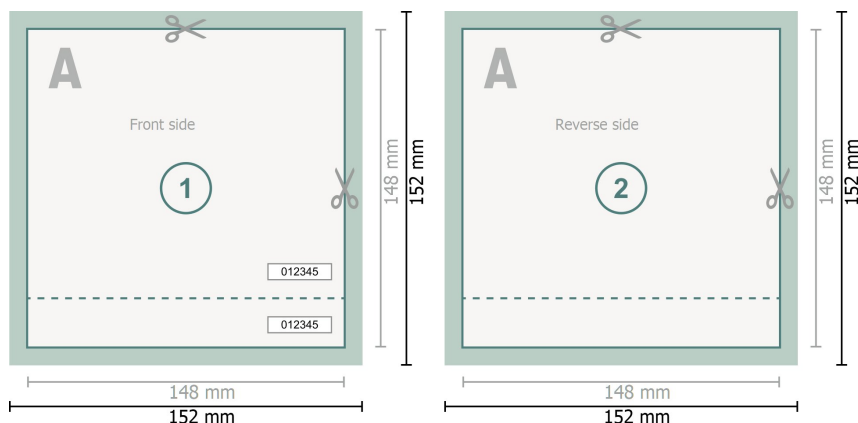

Event Tickets (black-light ink), A5-Square

Dataformat (incl. 2 mm bleed):

15,2 x 15,2 cm

Trimmed size:

14,8 x 14,8 cm

bleed:

2 mm

Safety margin:

4 mm

Maintaining space between the text/information and the edge of the trimmed format prevents undesirable cuts.

Explanation of symbols

-  Bleed
-  Reading direction
-  Trimmed size
-  Data format
-  We will cut/perforate your product here
-  Perforation

Please note:

Allow for trim allowance and safety margin according to instructions.

Arrange background graphics, images or graphics up to the edge of the data format.

Tolerances may occur during production due to cutting, punching and folding processes.