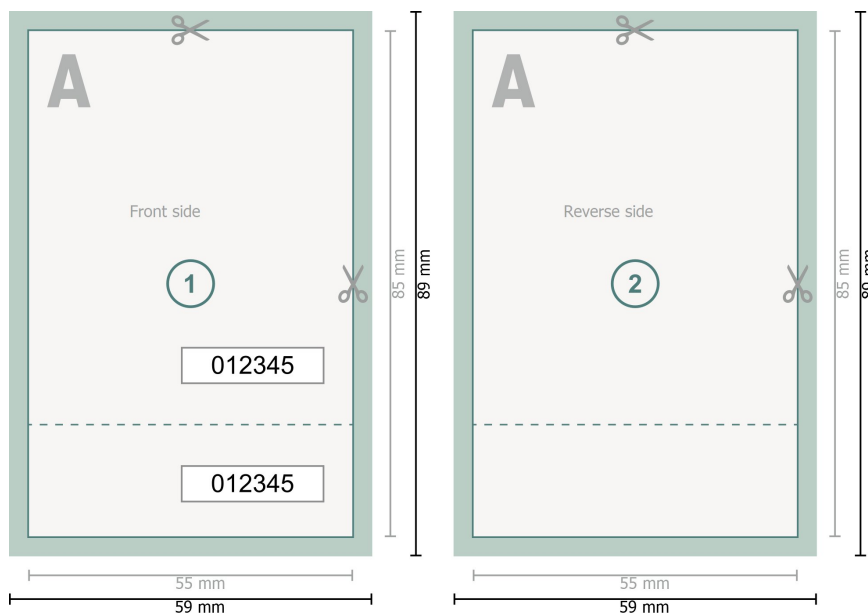

Event Tickets (black-light ink), 5.5 x 8.5 cm

Dataformat (incl. 2 mm bleed):
5,9 x 8,9 cm

Trimmed size:
5,5 x 8,5 cm

bleed:
2 mm

Safety margin:
4 mm

Maintaining space between the text/information and the edge of the trimmed format prevents undesirable cuts.

Explanation of symbols

-  Bleed
-  Reading direction
-  Trimmed size
-  Data format
-  We will cut/perforate your product here
-  Perforation

Please note:

Allow for trim allowance and safety margin according to instructions.

Arrange background graphics, images or graphics up to the edge of the data format.

Tolerances may occur during production due to cutting, punching and folding processes.

Printing data: Instructions and templates can be found under the menu item *Printing data* at www.onlineprinters.co.uk