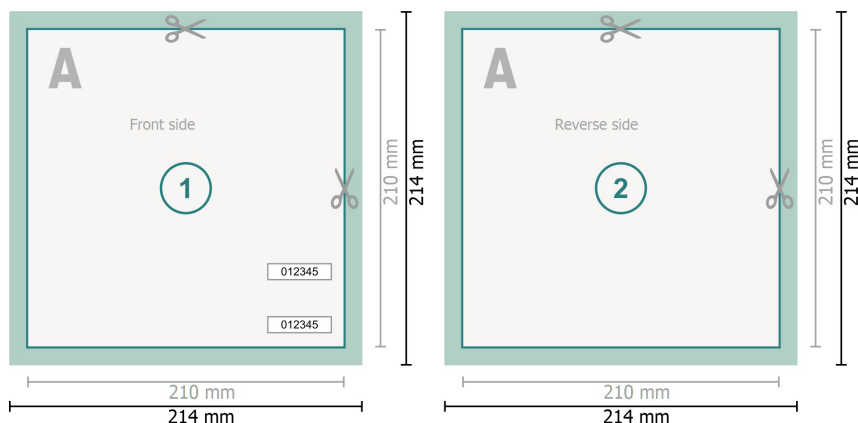

## Dataformat (incl. 2 mm bleed):

21,4 x 21,4 cm

## Trimmed size:

21 x 21 cm

## bleed:

2 mm

## Safety margin:

4 mm

Maintaining space between the text/information and the edge of the trimmed format prevents undesirable cuts.