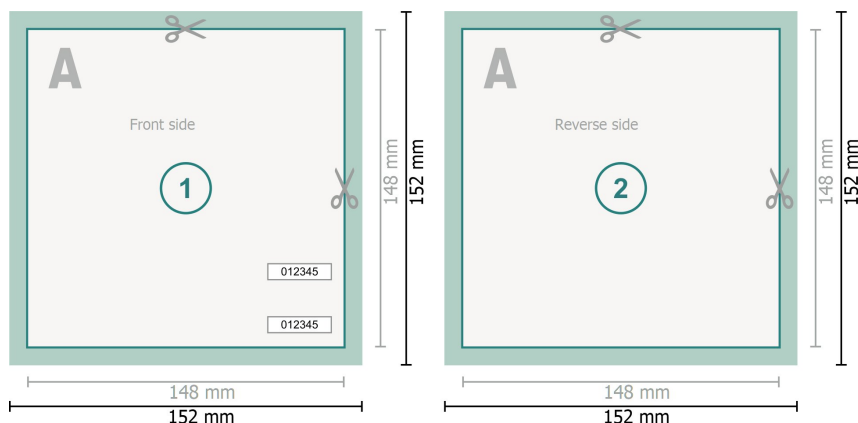

Entry Tickets (security paper), A5-Square

Dataformat (incl. 2 mm bleed):

15,2 x 15,2 cm

Trimmed size:

14,8 x 14,8 cm

bleed:

2 mm

Safety margin:

4 mm

Maintaining space between the text/information and the edge of the trimmed format prevents undesirable cuts.

Explanation of symbols

-  Bleed
-  Reading direction
-  Trimmed size
-  Data format
-  We will cut/perforate your product here

Please note:

Allow for trim allowance and safety margin according to instructions.

Arrange background graphics, images or graphics up to the edge of the data format.

Tolerances may occur during production due to cutting, punching and folding processes.