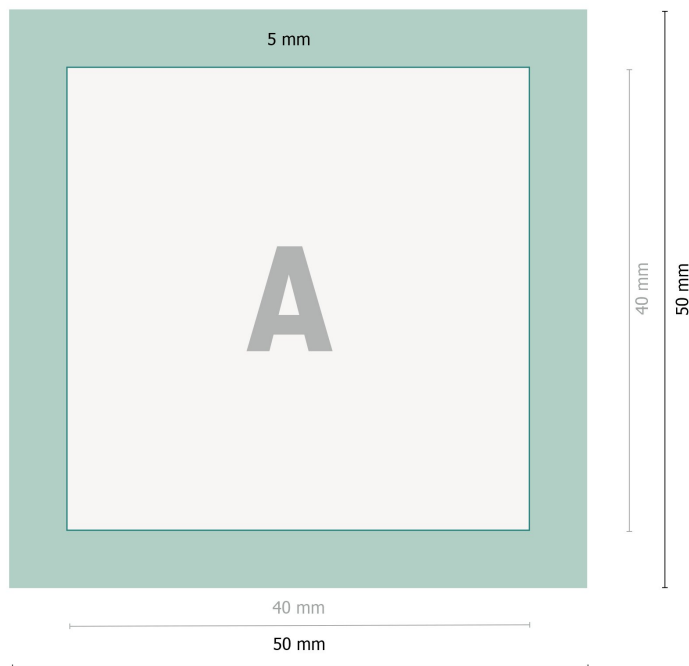

Buttons with clip fastener, 4.0 x 4.0 cm

**Data format:**

5 x 5 cm

Trimmed size:

4 x 4 cm

Fold-over edge:

0,5 cm

Safety margin:

2 mm

Maintaining space between the text/information and the edge of the trimmed format prevents undesirable cuts.

Explanation of symbols

—| Trimmed size

—| Data format

■ Fold-over edge

Please note:

Allow for trim allowance and safety margin according to instructions.

Arrange background graphics, images or graphics up to the edge of the data format.

Tolerances may occur during production due to cutting, punching and folding processes.

Printing data: Instructions and templates can be found under the menu item *Printing data* at www.onlineprinters.co.uk