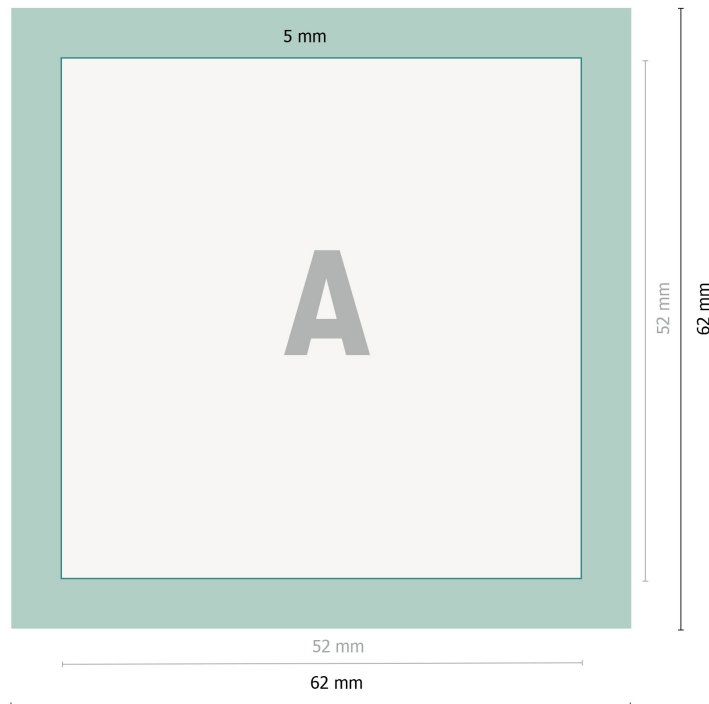

Buttons with clip fastener, 5.2 x 5.2 cm

**Data format:**

6,2 x 6,2 cm

Trimmed size:

5,2 x 5,2 cm

Fold-over edge:

0,5 cm

Safety margin:

2 mm

Maintaining space between the text/information and the edge of the trimmed format prevents undesirable cuts.

Explanation of symbols

 Trimmed size

 Data format

 Fold-over edge

Please note:

Allow for trim allowance and safety margin according to instructions.

Arrange background graphics, images or graphics up to the edge of the data format.

Tolerances may occur during production due to cutting, punching and folding processes.

Printing data: Instructions and templates can be found under the menu item *Printing data* at www.onlineprinters.co.uk