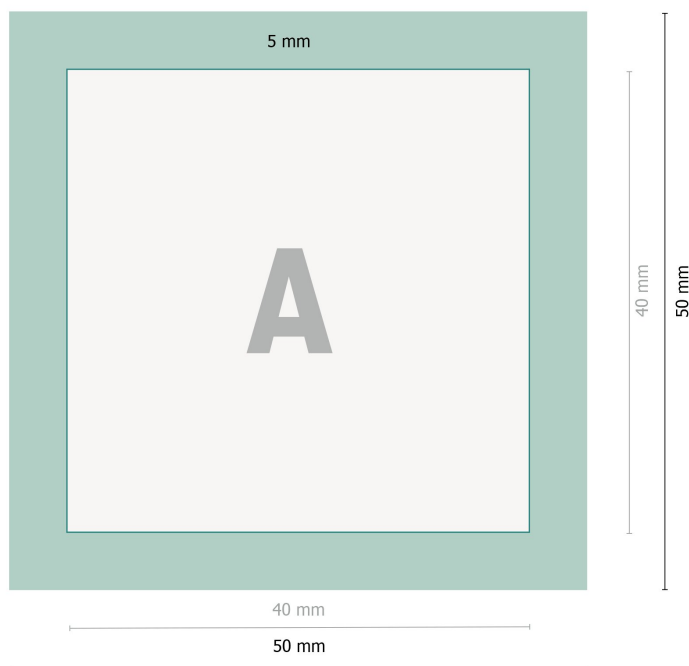

# Fridge magnets, 4.0 x 4.0 cm

**Data format:**

5 x 5 cm

**Trimmed size:**

4 x 4 cm

**Fold-over edge:**

0,5 cm

**Safety margin:**

2 mm

Maintaining space between the text/information and the edge of the trimmed format prevents undesirable cuts.

### Explanation of symbols

—| Trimmed size

—| Data format

■ Fold-over edge

---

**Please note:**

Allow for trim allowance and safety margin according to instructions.

Arrange background graphics, images or graphics up to the edge of the data format.