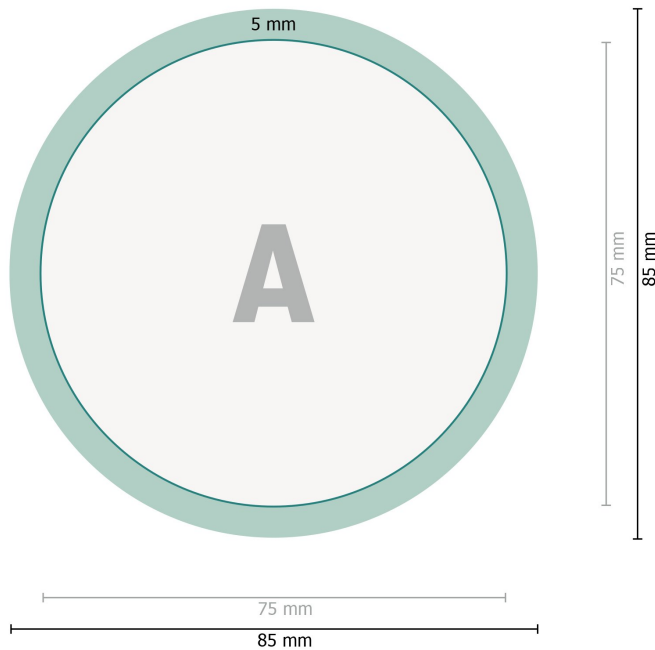

# Fridge magnets, round, 7.5 cm diameter

**Data format:**

8,5 x 8,5 cm

**Trimmed size:**

7,5 x 7,5 cm

**Fold-over edge:**

0,5 cm

**Safety margin:**

2 mm

Maintaining space between the text/information and the edge of the trimmed format prevents undesirable cuts.

**Explanation of symbols**

 Trimmed size

 Data format

 Fold-over edge

**Please note:**

Allow for trim allowance and safety margin according to instructions.

Arrange background graphics, images or graphics up to the edge of the data format.

Tolerances may occur during production due to cutting, punching and folding processes.

Printing data: Instructions and templates can be found under the menu item *Printing data* at [www.onlineprinters.co.uk](http://www.onlineprinters.co.uk)