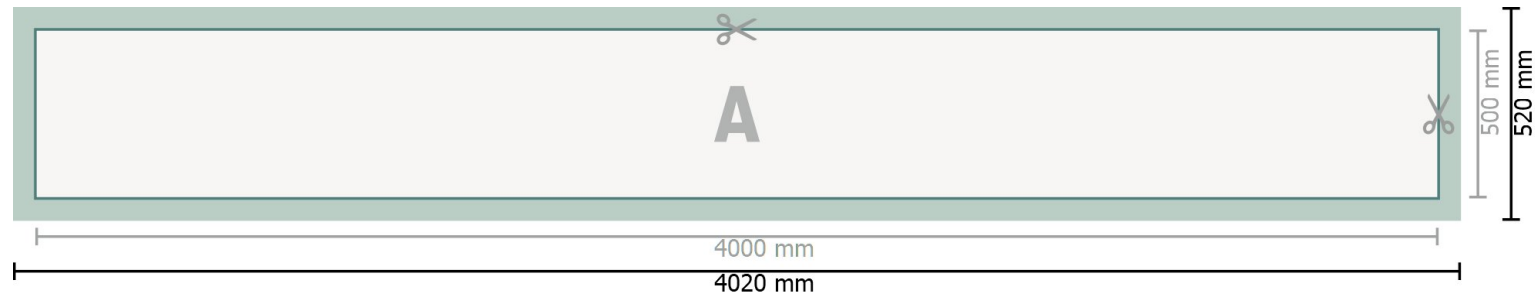

# Mehrfachpack PVC-Planen, 400 x 50 cm

**Dataformat (incl. 10 mm bleed):**  
402 x 52 cm

**Trimmed size:**  
400 x 50 cm

**Safety margin:**  
50 mm  
Maintaining space between the text/information and the edge of the trimmed format prevents undesirable cuts.

## Please note:

Allow for trim allowance and safety margin according to instructions.

Arrange background graphics, images or graphics up to the edge of the data format.

Tolerances may occur during production due to cutting, punching and folding processes.

## Explanation of symbols

-  Bleed
-  Reading direction
-  Trimmed size
-  Data format
-  We will cut/perforate your product here