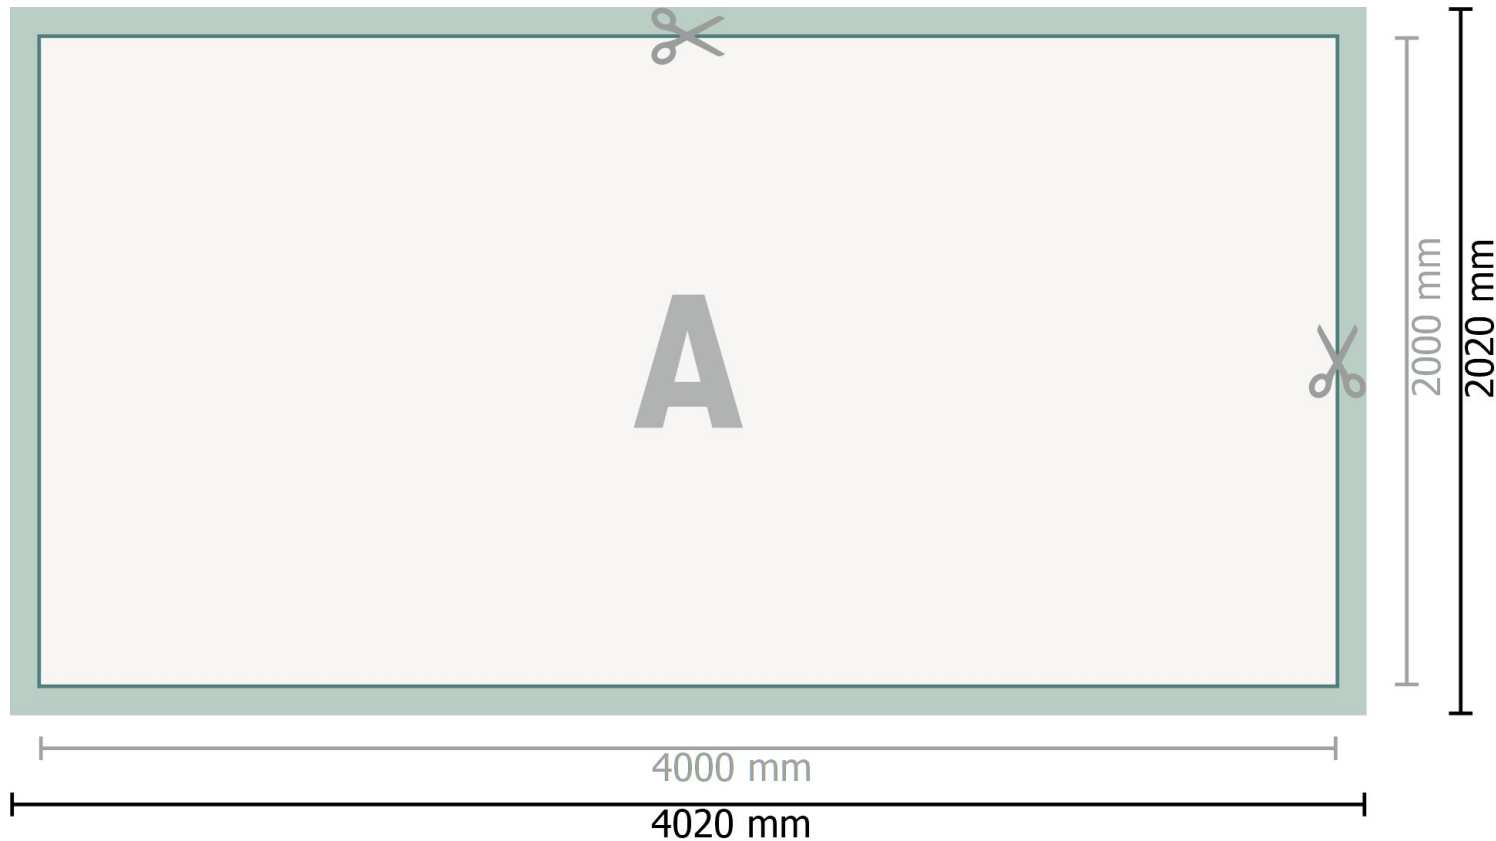

Mehrfachpack PVC-Planen, 400 x 200 cm

Dataformat (incl. 10 mm bleed):
402 x 202 cm

Trimmed size:
400 x 200 cm

Safety margin:
50 mm
Maintaining space between the text/information and the edge of the trimmed format prevents undesirable cuts.

Explanation of symbols

-  Bleed
-  Reading direction
-  Trimmed size
-  Data format
-  We will cut/perforate your product here

Please note:

Allow for trim allowance and safety margin according to instructions.

Arrange background graphics, images or graphics up to the edge of the data format.

Tolerances may occur during production due to cutting, punching and folding processes.

Printing data: Instructions and templates can be found under the menu item *Printing data* at www.onlineprinters.co.uk