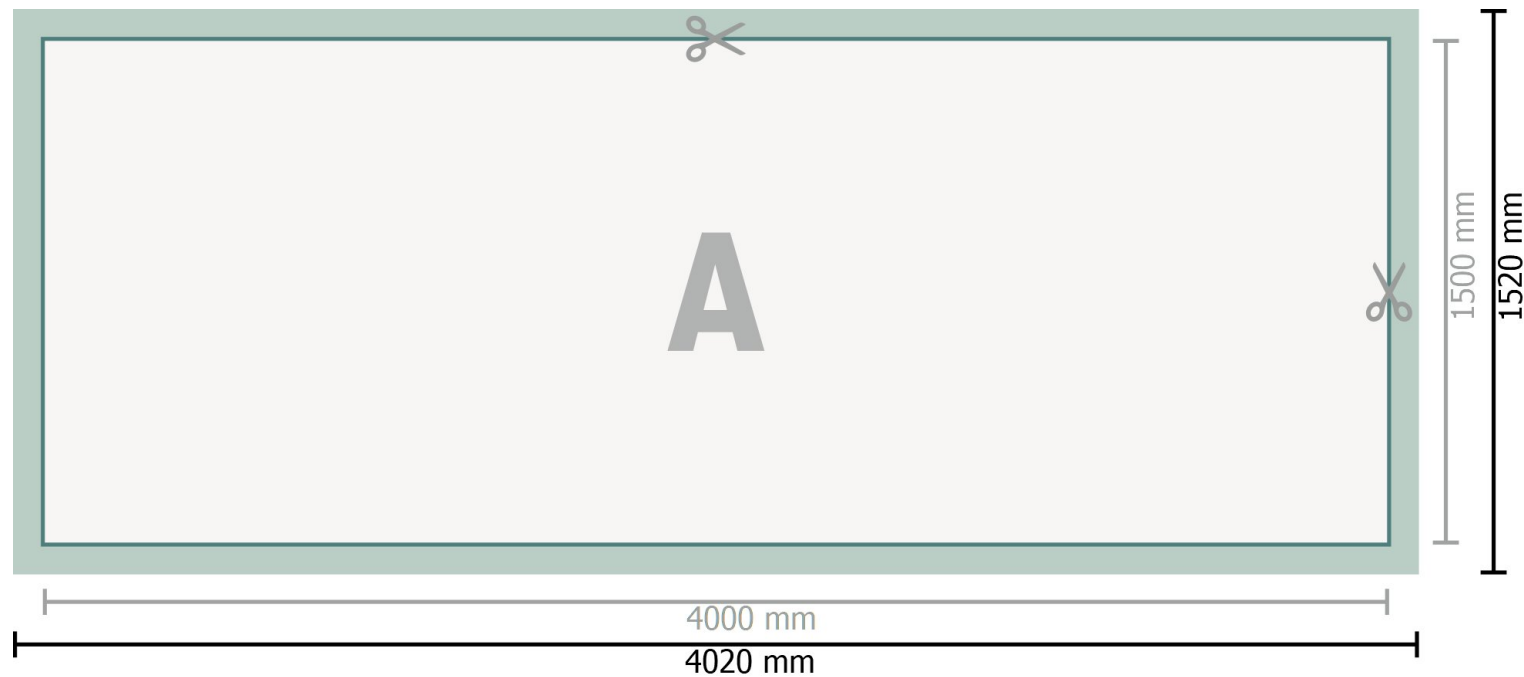

Mehrfachpack PVC-Planen, 400 x 150 cm

Dataformat (incl. 10 mm bleed):
402 x 152 cm

Trimmed size:
400 x 150 cm

Safety margin:
50 mm
Maintaining space between the text/information and the edge of the trimmed format prevents undesirable cuts.

Explanation of symbols

-  Bleed
-  Reading direction
-  Trimmed size
-  Data format
-  We will cut/perforate your product here

Please note:

Allow for trim allowance and safety margin according to instructions.

Arrange background graphics, images or graphics up to the edge of the data format.

Tolerances may occur during production due to cutting, punching and folding processes.

Printing data: Instructions and templates can be found under the menu item *Printing data* at www.onlineprinters.co.uk