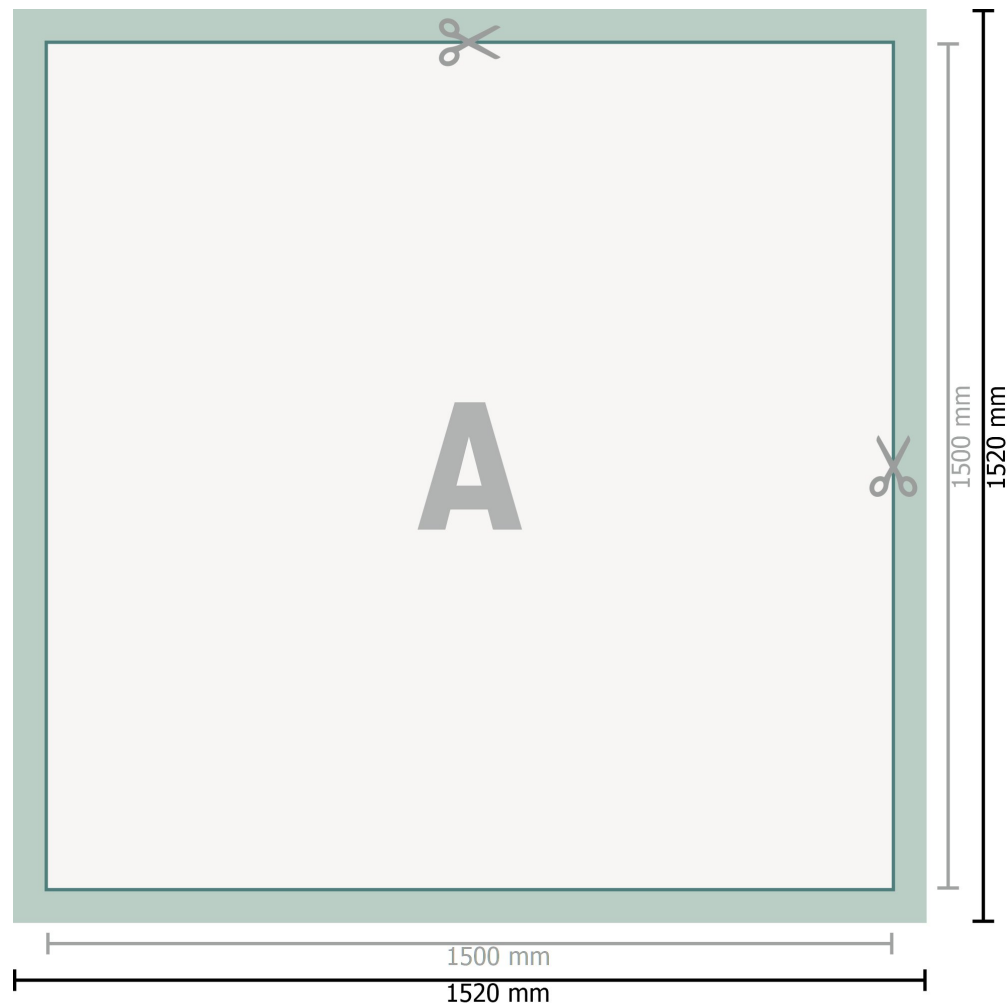

Mehrfachpack PVC-Planen, 150 x 150 cm

Dataformat (incl. 10 mm bleed):
152 x 152 cm

Trimmed size:
150 x 150 cm

Safety margin:
50 mm
Maintaining space between the text/information and the edge of the trimmed format prevents undesirable cuts.

Explanation of symbols

-  Bleed
-  Reading direction
-  Trimmed size
-  Data format
-  We will cut/perforate your product here

Please note:

Allow for trim allowance and safety margin according to instructions.

Arrange background graphics, images or graphics up to the edge of the data format.

Tolerances may occur during production due to cutting, punching and folding processes.

Printing data: Instructions and templates can be found under the menu item *Printing data* at www.onlineprinters.co.uk