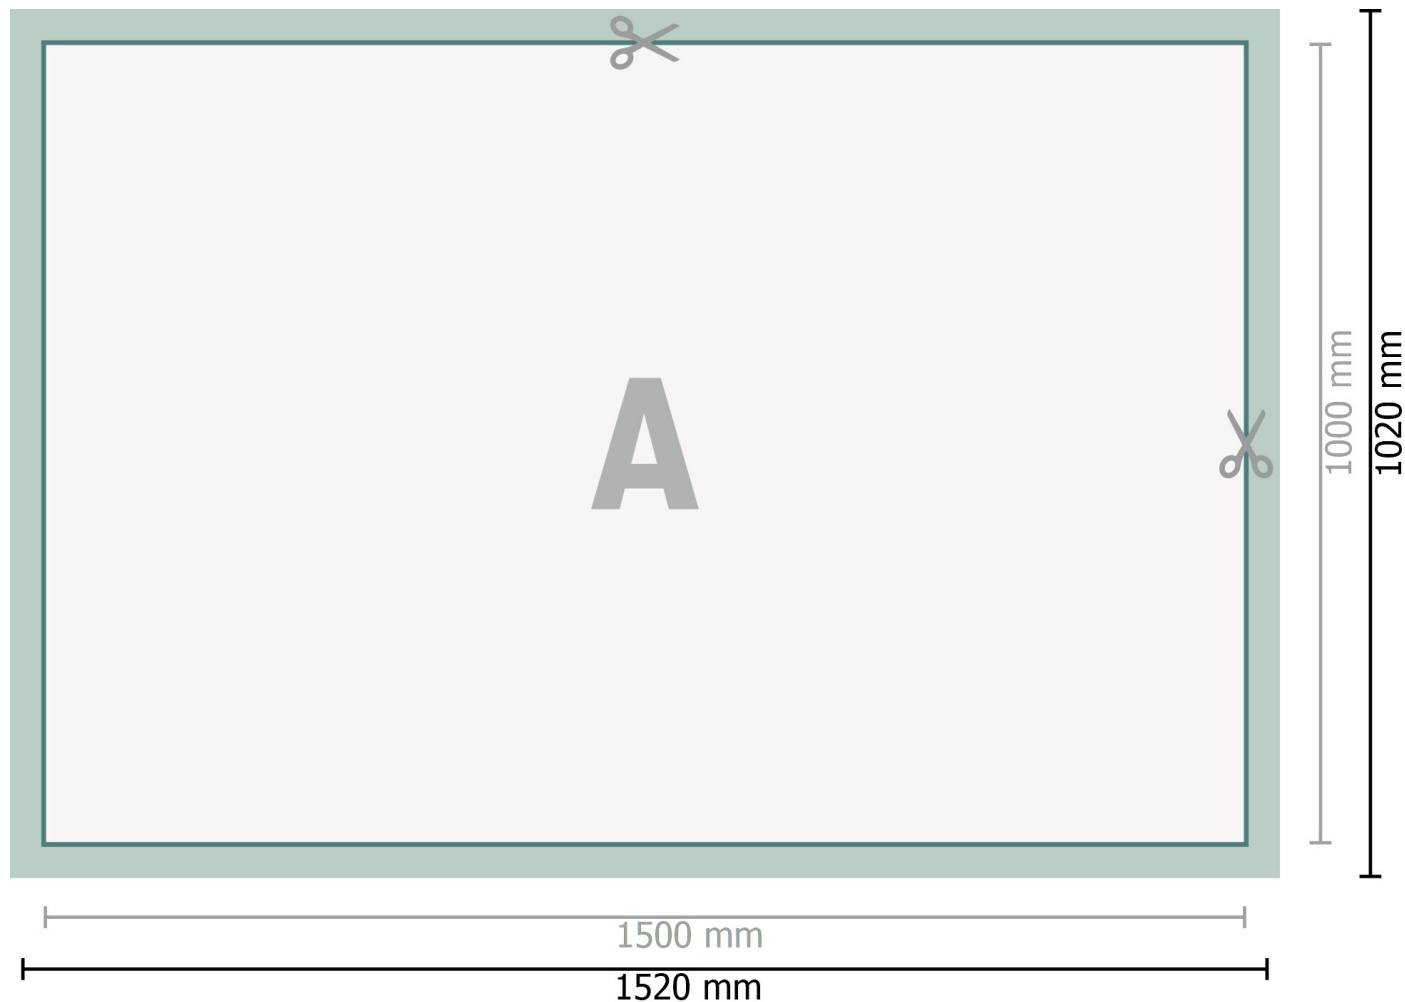

Mehrfachpack PVC-Planen, 150 x 100 cm

Dataformat (incl. 10 mm bleed):
152 x 102 cm

Trimmed size:
150 x 100 cm

Safety margin:
50 mm
Maintaining space between the text/information and the edge of the trimmed format prevents undesirable cuts.

Explanation of symbols

-  Bleed
-  Reading direction
-  Trimmed size
-  Data format
-  We will cut/perforate your product here

Please note:

Allow for trim allowance and safety margin according to instructions.

Arrange background graphics, images or graphics up to the edge of the data format.

Tolerances may occur during production due to cutting, punching and folding processes.

Printing data: Instructions and templates can be found under the menu item *Printing data* at www.onlineprinters.co.uk