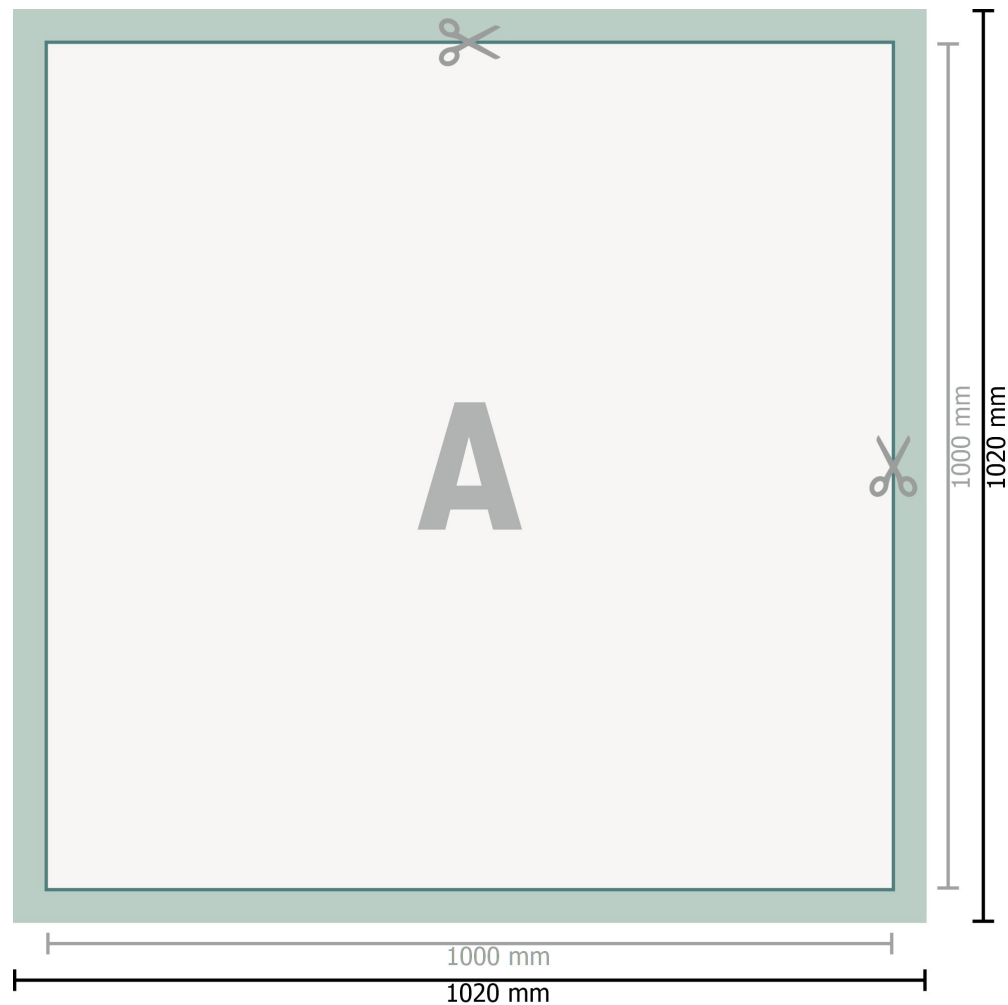

# Mehrfachpack PVC-Planen, 100 x 100 cm

## Dataformat (incl. 10 mm bleed):

102 x 102 cm

## Trimmed size:

100 x 100 cm

## Safety margin:

50 mm

Maintaining space between the text/information and the edge of the trimmed format prevents undesirable cuts.