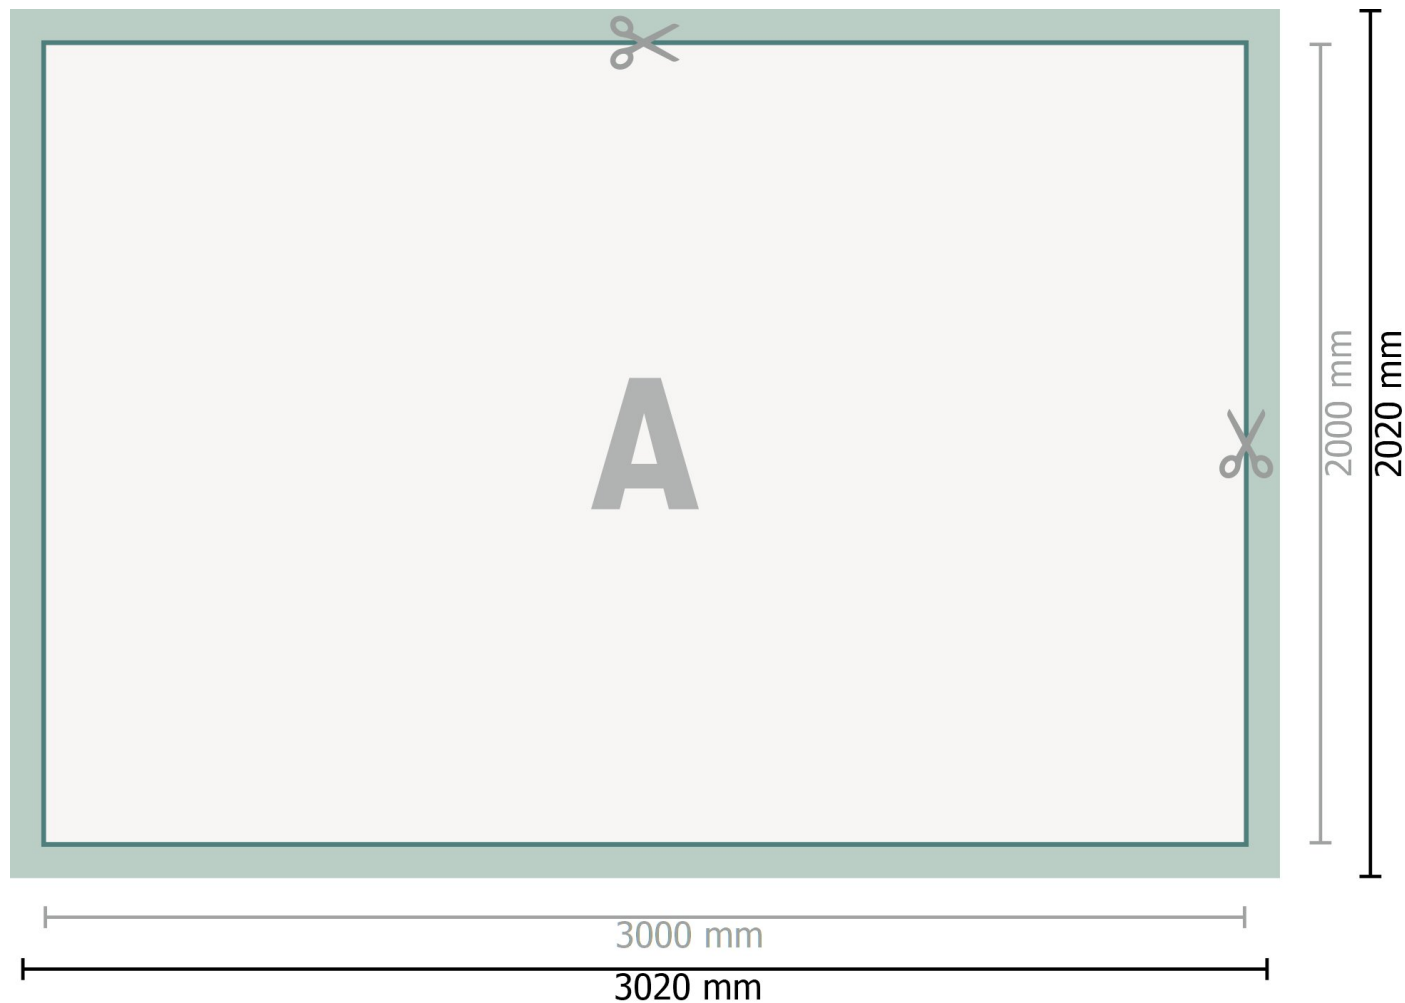

Mehrfachpack PVC-Planen, 300 x 200 cm

Dataformat (incl. 10 mm bleed):

302 x 202 cm

Trimmed size:

300 x 200 cm

Safety margin:

50 mm

Maintaining space between the text/information and the edge of the trimmed format prevents undesirable cuts.

Explanation of symbols

 Bleed

 Reading direction

 Trimmed size

 Data format

 We will cut/perforate your product here

Please note:

Allow for trim allowance and safety margin according to instructions.

Arrange background graphics, images or graphics up to the edge of the data format.

Tolerances may occur during production due to cutting, punching and folding processes.

Printing data: Instructions and templates can be found under the menu item *Printing data* at www.onlineprinters.co.uk