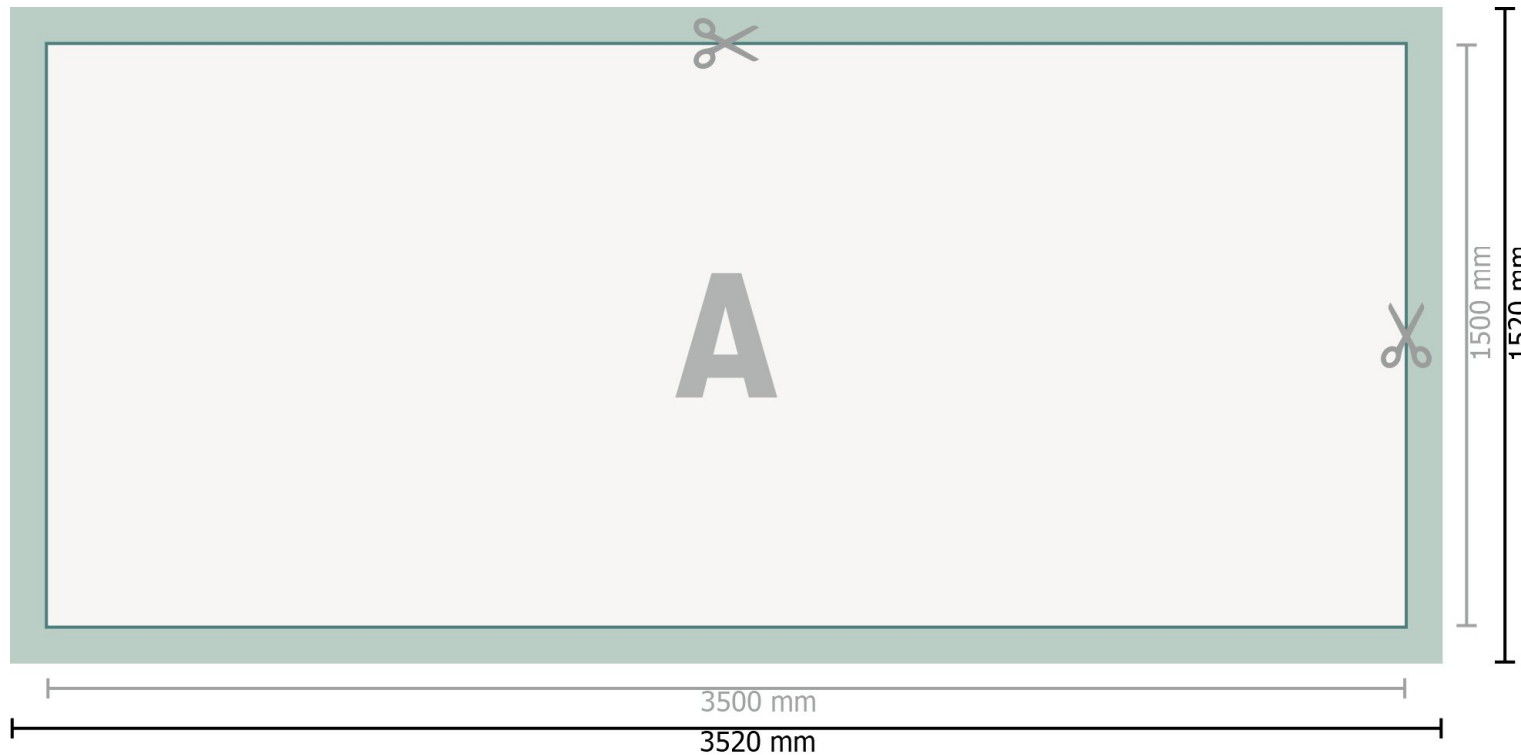

Mehrfachpack PVC-Planen, 350 x 150 cm

Dataformat (incl. 10 mm bleed):
352 x 152 cm

Trimmed size:
350 x 150 cm

Safety margin:
50 mm
Maintaining space between the text/information and the edge of the trimmed format prevents undesirable cuts.

Explanation of symbols

-  Bleed
-  Reading direction
-  Trimmed size
-  Data format
-  We will cut/perforate your product here

Please note:

Allow for trim allowance and safety margin according to instructions.

Arrange background graphics, images or graphics up to the edge of the data format.

Tolerances may occur during production due to cutting, punching and folding processes.

Printing data: Instructions and templates can be found under the menu item *Printing data* at www.onlineprinters.co.uk