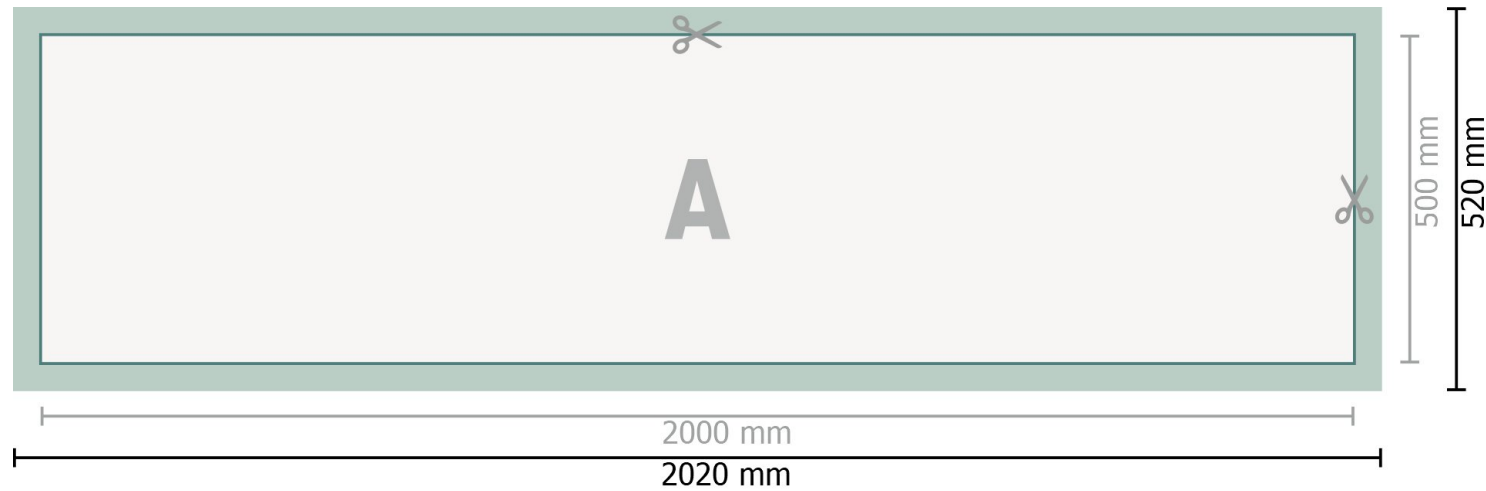

Mehrfachpack PVC-Planen, 200 x 50 cm

Dataformat (incl. 10 mm bleed):
202 x 52 cm

Trimmed size:
200 x 50 cm

Safety margin:
50 mm
Maintaining space between the text/information and the edge of the trimmed format prevents undesirable cuts.

Explanation of symbols

-  Bleed
-  Reading direction
-  Trimmed size
-  Data format
-  We will cut/perforate your product here

Please note:

Allow for trim allowance and safety margin according to instructions.

Arrange background graphics, images or graphics up to the edge of the data format.

Tolerances may occur during production due to cutting, punching and folding processes.

Printing data: Instructions and templates can be found under the menu item *Printing data* at www.onlineprinters.co.uk