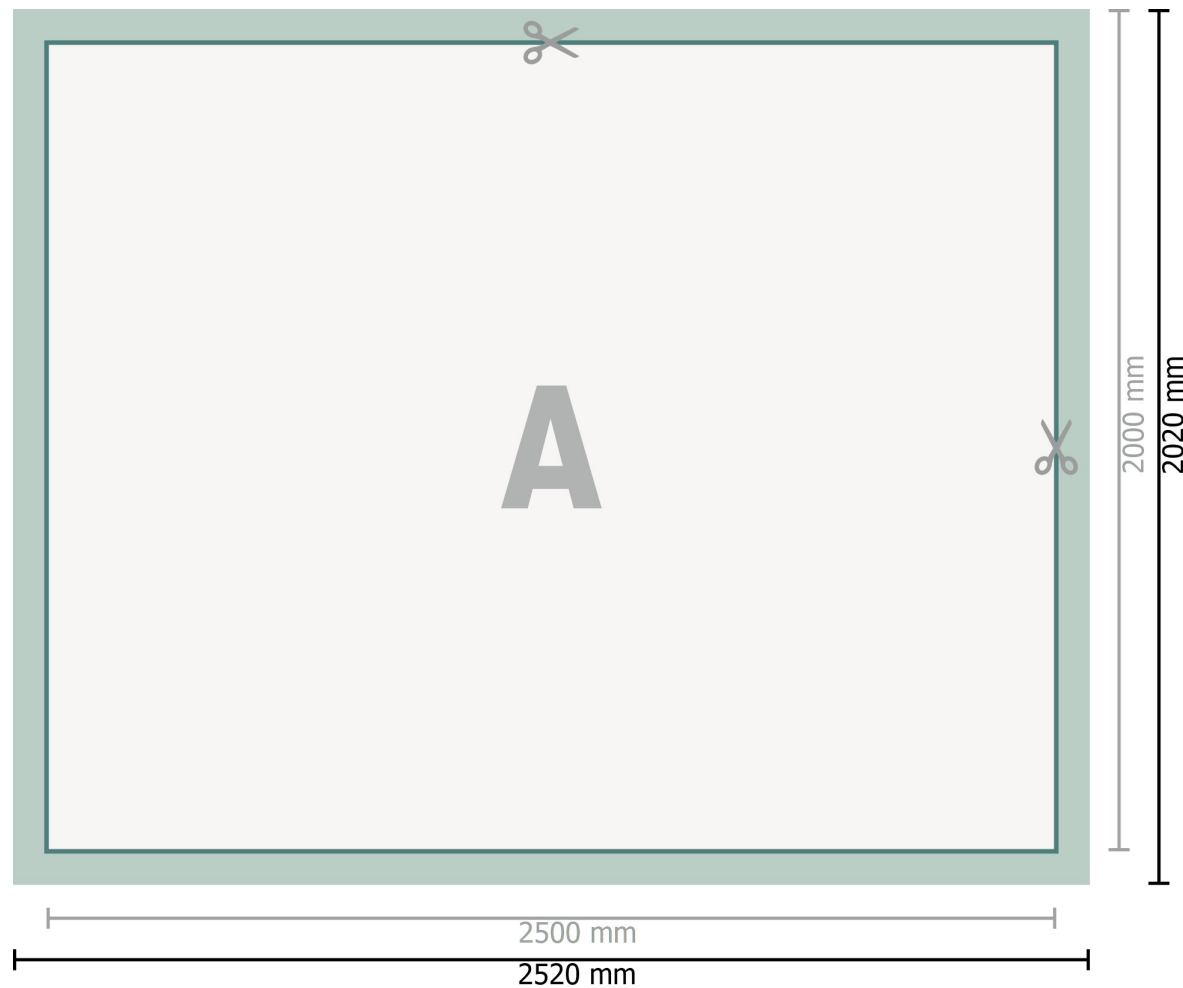

Mehrfachpack PVC-Planen, 250 x 200 cm

Dataformat (incl. 10 mm bleed):
252 x 202 cm

Trimmed size:
250 x 200 cm

Safety margin:
50 mm
Maintaining space between the text/information and the edge of the trimmed format prevents undesirable cuts.

Explanation of symbols

-  Bleed
-  Reading direction
-  Trimmed size
-  Data format
-  We will cut/perforate your product here

Please note:

Allow for trim allowance and safety margin according to instructions.

Arrange background graphics, images or graphics up to the edge of the data format.

Tolerances may occur during production due to cutting, punching and folding processes.

Printing data: Instructions and templates can be found under the menu item *Printing data* at www.onlineprinters.co.uk