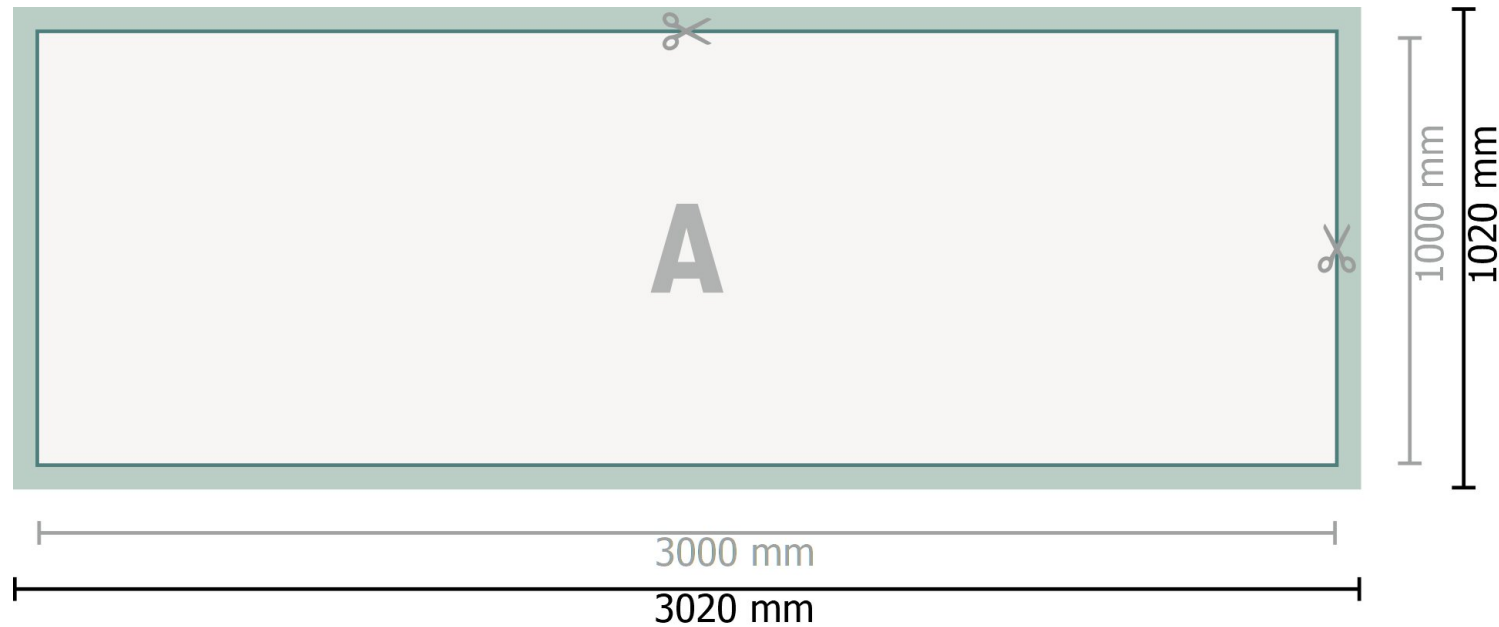

Mehrfachpack PVC-Planen, 300 x 100 cm

Dataformat (incl. 10 mm bleed):
302 x 102 cm

Trimmed size:
300 x 100 cm

Safety margin:
50 mm
Maintaining space between the text/information and the edge of the trimmed format prevents undesirable cuts.

Explanation of symbols

-  Bleed
-  Reading direction
-  Trimmed size
-  Data format
-  We will cut/perforate your product here

Please note:

Allow for trim allowance and safety margin according to instructions.

Arrange background graphics, images or graphics up to the edge of the data format.

Tolerances may occur during production due to cutting, punching and folding processes.

Printing data: Instructions and templates can be found under the menu item *Printing data* at www.onlineprinters.co.uk