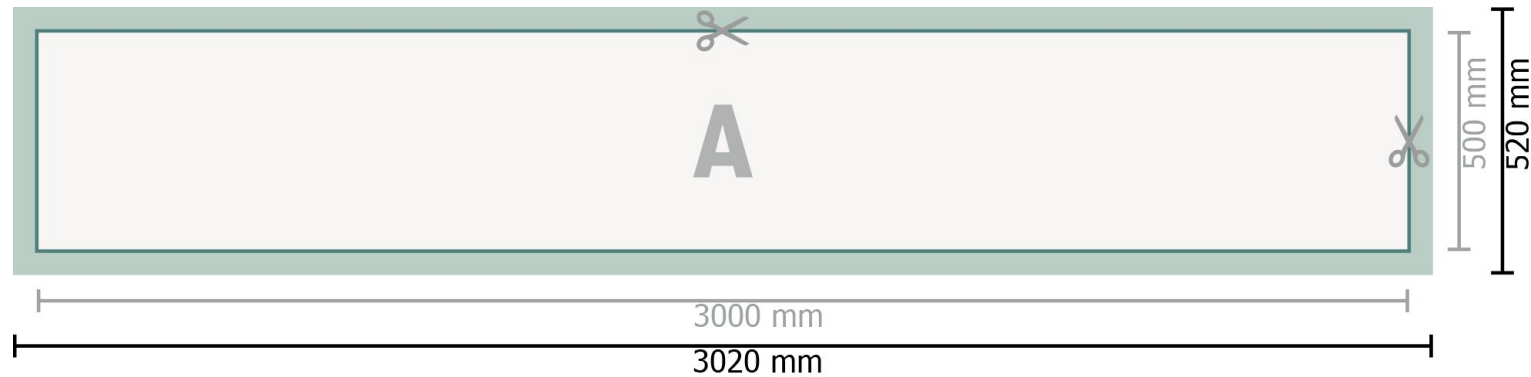

# Mehrfachpack PVC-Planen, 300 x 50 cm

**Dataformat (incl. 10 mm bleed):**  
302 x 52 cm

**Trimmed size:**  
300 x 50 cm

**Safety margin:**  
50 mm  
Maintaining space between the text/information and the edge of the trimmed format prevents undesirable cuts.

## Please note:

Allow for trim allowance and safety margin according to instructions.

Arrange background graphics, images or graphics up to the edge of the data format.

Tolerances may occur during production due to cutting, punching and folding processes.

## Explanation of symbols

-  Bleed
-  Reading direction
-  Trimmed size
-  Data format
-  We will cut/perforate your product here