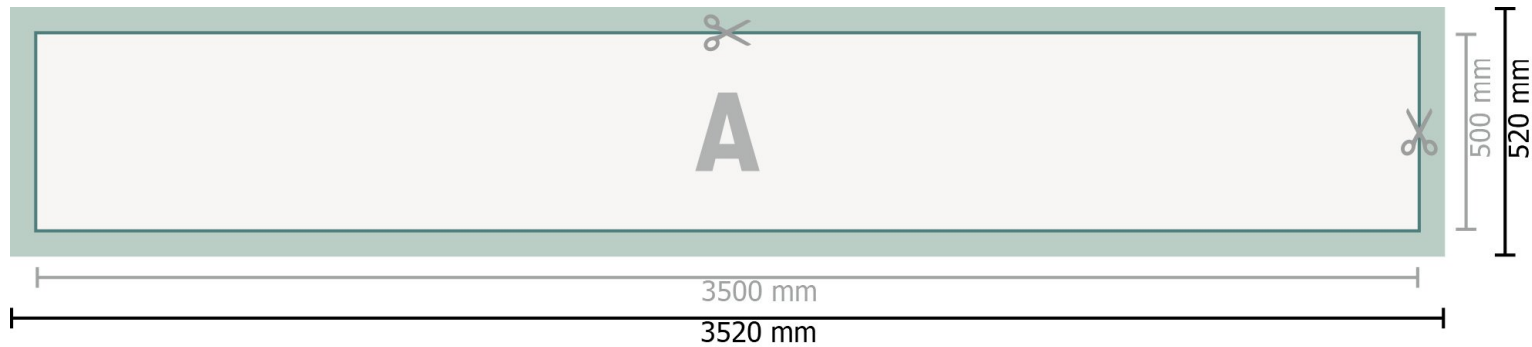

Mehrfachpack PVC-Planen, 350 x 50 cm

Dataformat (incl. 10 mm bleed):
352 x 52 cm

Trimmed size:
350 x 50 cm

Safety margin:
50 mm
Maintaining space between the text/information and the edge of the trimmed format prevents undesirable cuts.

Please note:

Allow for trim allowance and safety margin according to instructions.

Arrange background graphics, images or graphics up to the edge of the data format.

Tolerances may occur during production due to cutting, punching and folding processes.