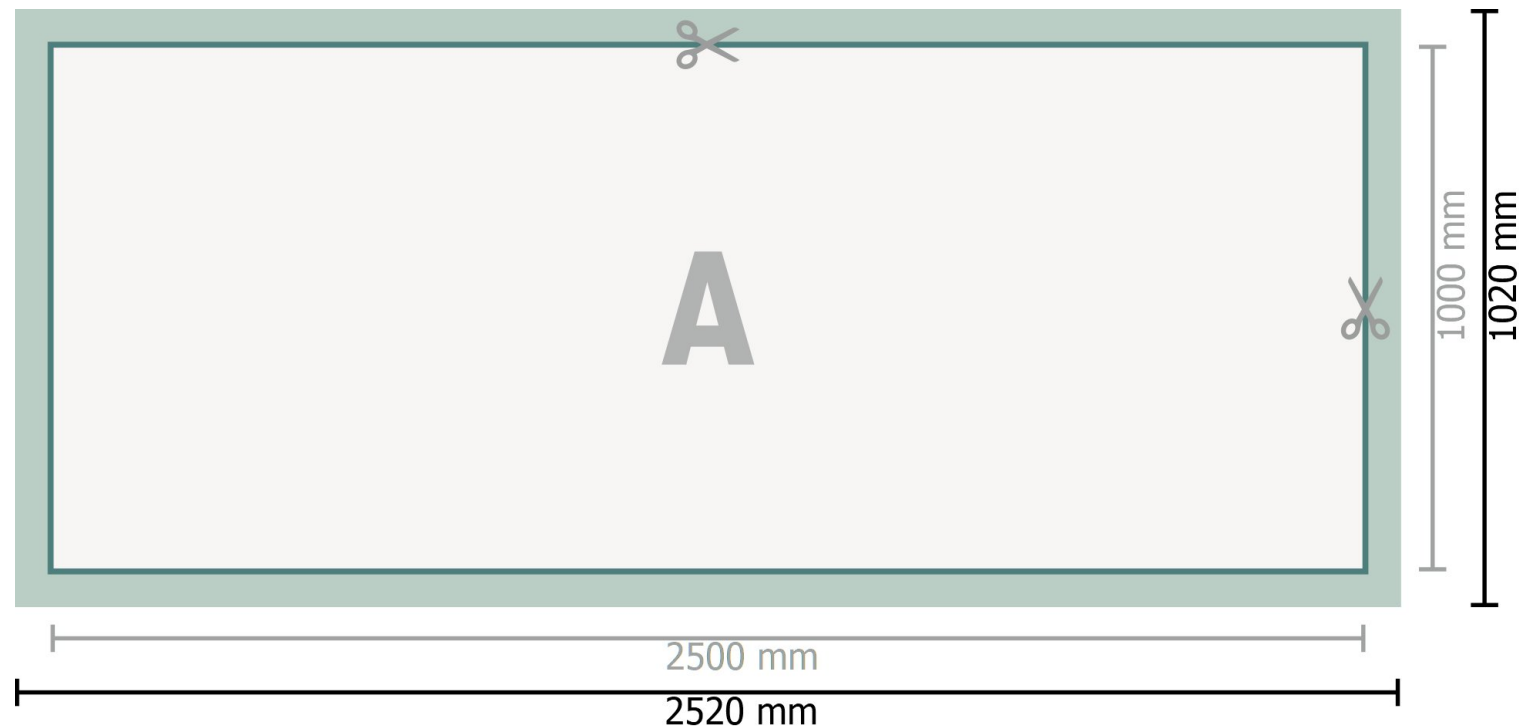

Mehrfachpack PVC-Planen, 250 x 100 cm

Dataformat (incl. 10 mm bleed):
252 x 102 cm

Trimmed size:
250 x 100 cm

Safety margin:
50 mm
Maintaining space between the text/information and the edge of the trimmed format prevents undesirable cuts.

Explanation of symbols

-  Bleed
-  Reading direction
-  Trimmed size
-  Data format
-  We will cut/perforate your product here

Please note:

Allow for trim allowance and safety margin according to instructions.

Arrange background graphics, images or graphics up to the edge of the data format.

Tolerances may occur during production due to cutting, punching and folding processes.

Printing data: Instructions and templates can be found under the menu item *Printing data* at www.onlineprinters.co.uk