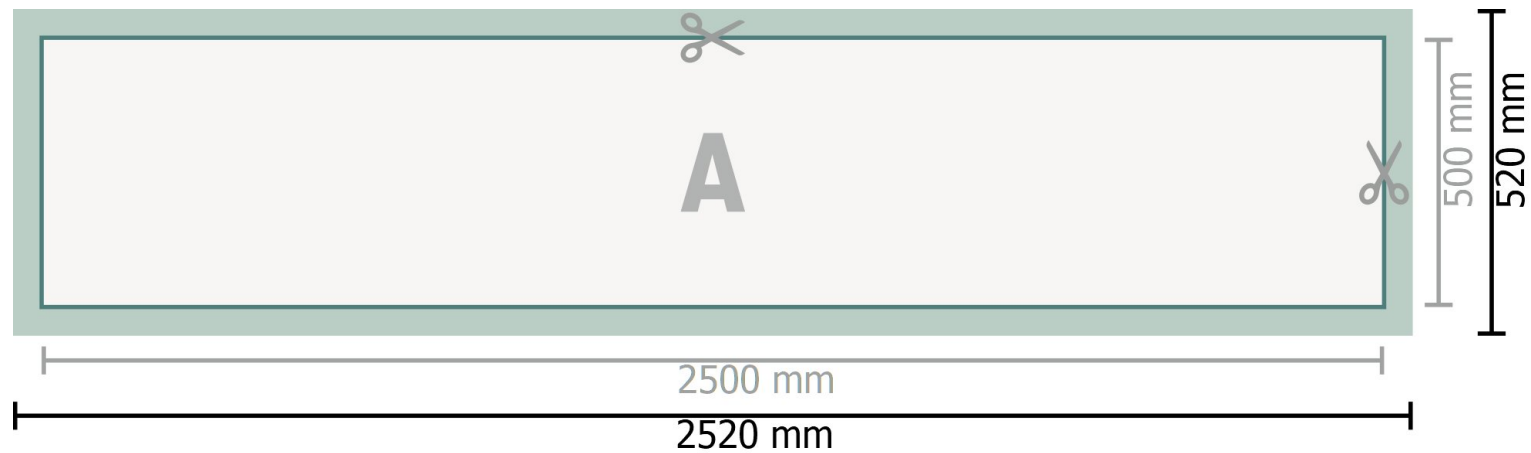

Mehrfachpack PVC-Planen, 250 x 50 cm

Dataformat (incl. 10 mm bleed):
252 x 52 cm

Trimmed size:
250 x 50 cm

Safety margin:
50 mm
Maintaining space between the text/information and the edge of the trimmed format prevents undesirable cuts.

Please note:

Allow for trim allowance and safety margin according to instructions.

Arrange background graphics, images or graphics up to the edge of the data format.

Tolerances may occur during production due to cutting, punching and folding processes.