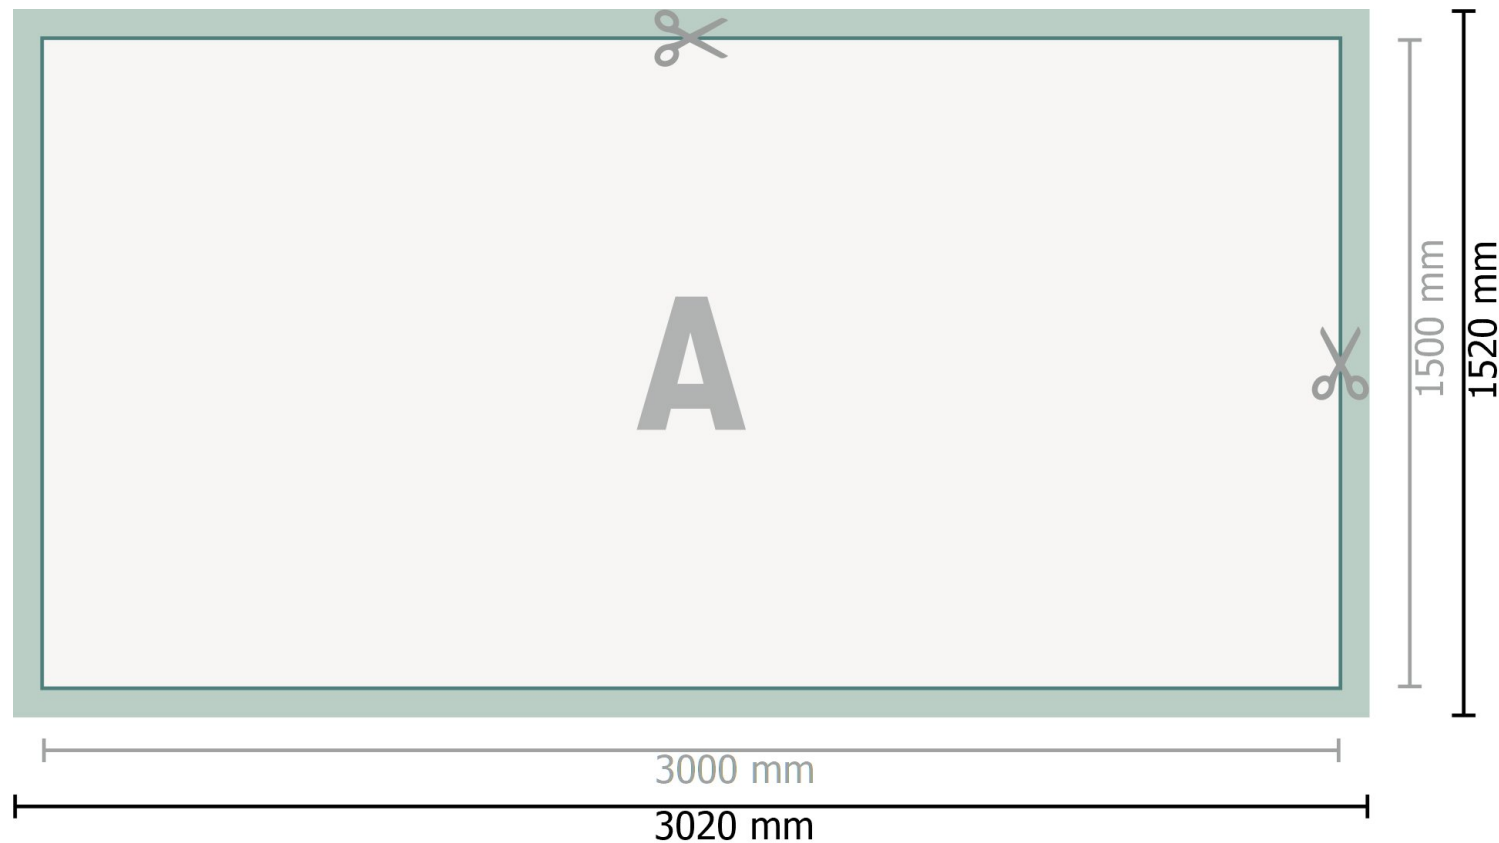

# Mehrfachpack PVC-Planen, 300 x 150 cm

**Dataformat (incl. 10 mm bleed):**  
302 x 152 cm

**Trimmed size:**  
300 x 150 cm

**Safety margin:**  
50 mm  
Maintaining space between the text/information and the edge of the trimmed format prevents undesirable cuts.

## Explanation of symbols

-  Bleed
-  Reading direction
-  Trimmed size
-  Data format
-  We will cut/perforate your product here

## Please note:

Allow for trim allowance and safety margin according to instructions.

Arrange background graphics, images or graphics up to the edge of the data format.

Tolerances may occur during production due to cutting, punching and folding processes.