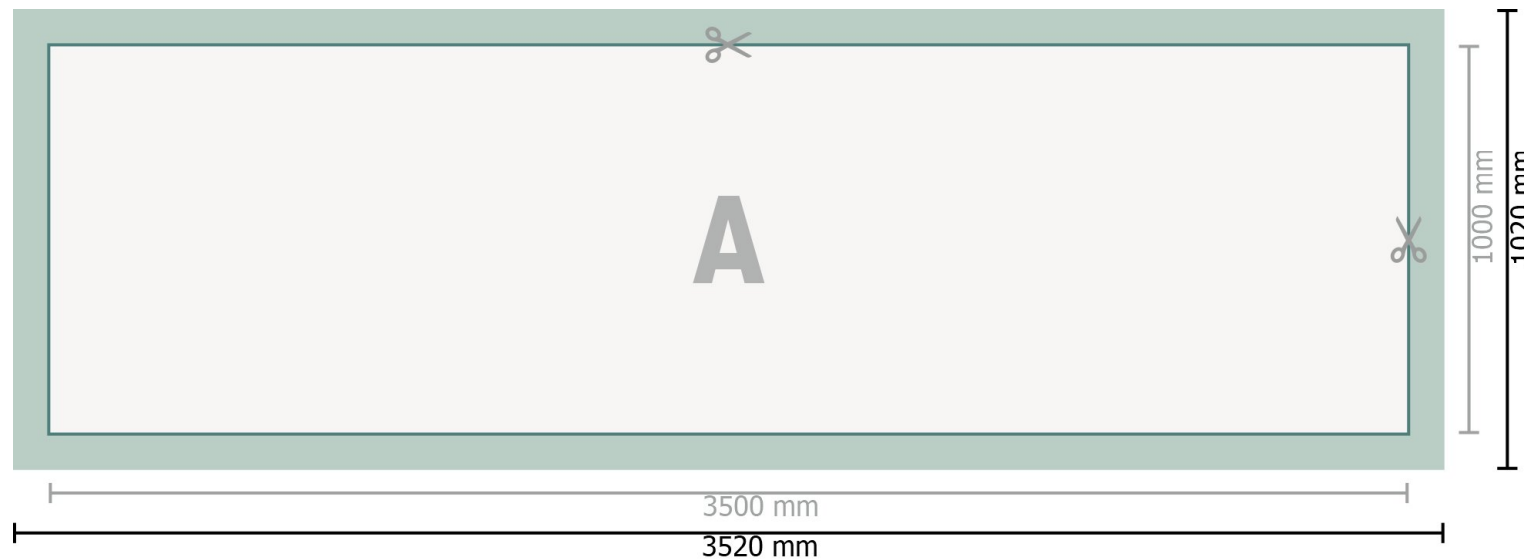

# Mehrfachpack PVC-Planen, 350 x 100 cm

**Dataformat (incl. 10 mm bleed):**  
352 x 102 cm

**Trimmed size:**  
350 x 100 cm

**Safety margin:**  
50 mm  
Maintaining space between the text/information and the edge of the trimmed format prevents undesirable cuts.

## Explanation of symbols

-  Bleed
-  Reading direction
-  Trimmed size
-  Data format
-  We will cut/perforate your product here

## Please note:

Allow for trim allowance and safety margin according to instructions.

Arrange background graphics, images or graphics up to the edge of the data format.

Tolerances may occur during production due to cutting, punching and folding processes.