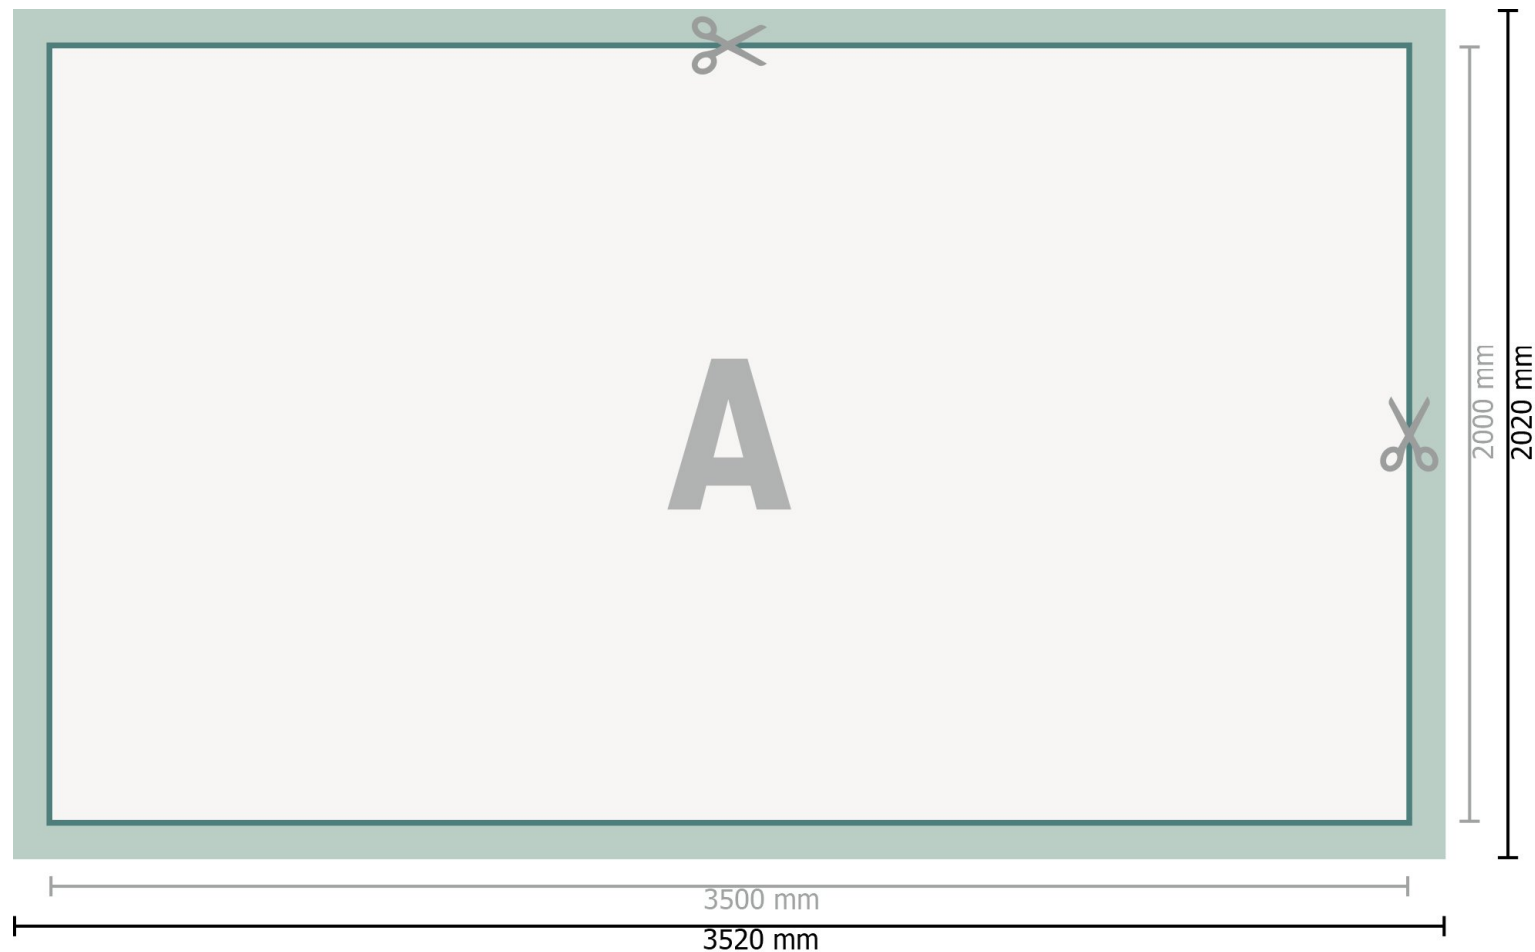

# Mehrfachpack PVC-Planen, 350 x 200 cm

**Dataformat (incl. 10 mm bleed):**  
352 x 202 cm

**Trimmed size:**  
350 x 200 cm

**Safety margin:**  
50 mm  
Maintaining space between the text/information and the edge of the trimmed format prevents undesirable cuts.

## Explanation of symbols

-  Bleed
-  Reading direction
-  Trimmed size
-  Data format
-  We will cut/perforate your product here

## Please note:

Allow for trim allowance and safety margin according to instructions.

Arrange background graphics, images or graphics up to the edge of the data format.

Tolerances may occur during production due to cutting, punching and folding processes.