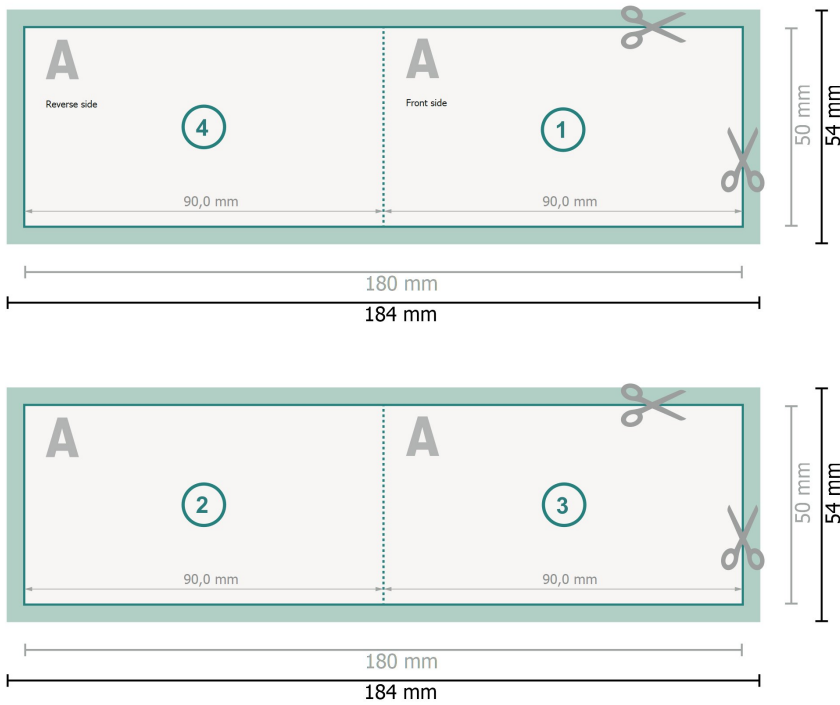

Fold. business card Landscape, 9.0 x 5.0 cm

1 fold

Dataformat (incl. 2 mm bleed):
18,4 x 5,4 cm

bleed:
2 mm

Trimmed size:
18 x 5 cm

Trimmed size (closed):
9 x 5 cm

Safety margin:
4 mm

Maintaining space between the text/information and the edge of the trimmed format prevents undesirable cuts.

Explanation of symbols

-  Bleed
-  Reading direction
-  Trimmed size
-  Data format
-  Creasing/Folding

Please note:

Allow for trim allowance and safety margin according to instructions.

Arrange background graphics, images or graphics up to the edge of the data format.

Tolerances may occur during production due to cutting, punching and folding processes.

Printing data: Instructions and templates can be found under the menu item *Printing data* at www.onlineprinters.co.uk