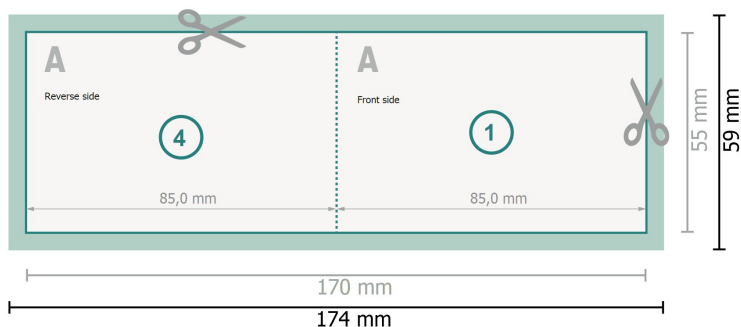

Fold. business card Landscape, 8.5 x 5.5 cm

4 pages, 1 fold

Dataformat (incl. 2 mm bleed):

17,4 x 5,9 cm

bleed:

2 mm

Trimmed size:

17 x 5,5 cm

Trimmed size (closed):

8,5 x 5,5 cm

Safety margin:

4 mm

Maintaining space between the text/information and the edge of the trimmed format prevents undesirable cuts.

Explanation of symbols

 Bleed

 Reading direction

 Trimmed size

 Data format

 Creasing/Folding

Please note:

Allow for trim allowance and safety margin according to instructions.

Arrange background graphics, images or graphics up to the edge of the data format.