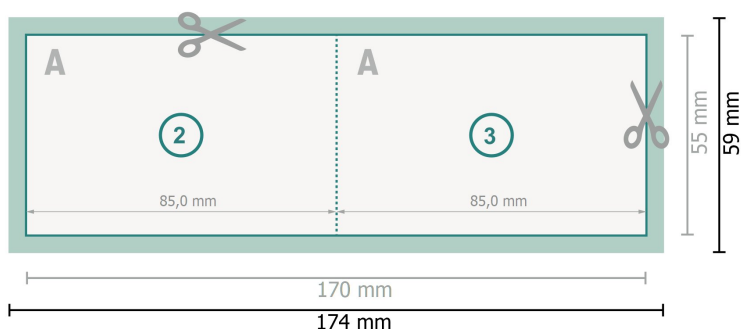

Fold. business card Landscape, 8.5 x 5.5 cm

4 pages, 1 fold

Dataformat (incl. 2 mm bleed):

17,4 x 5,9 cm

bleed:

2 mm

Trimmed size:

17 x 5,5 cm

Trimmed size (closed):

8,5 x 5,5 cm

Safety margin:

4 mm

Maintaining space between the text/information and the edge of the trimmed format prevents undesirable cuts.

Explanation of symbols

 Bleed

 Reading direction

 Trimmed size

 Data format

 Creasing/Folding

Please note:

Allow for trim allowance and safety margin according to instructions.

Arrange background graphics, images or graphics up to the edge of the data format.