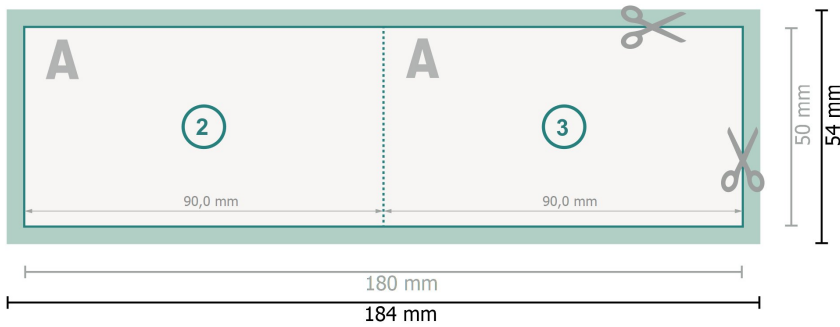

# Fold. business card Landscape, 9.0x5.0 cm

1 fold

**Dataformat (incl. 2 mm bleed):**  
18,4 x 5,4 cm

**bleed:**  
2 mm

**Trimmed size:**  
18 x 5 cm

**Trimmed size (closed):**  
9 x 5 cm

**Safety margin:**  
4 mm

Maintaining space between the text/information and the edge of the trimmed format prevents undesirable cuts.

## Explanation of symbols

-  Bleed
-  Reading direction
-  Trimmed size
-  Data format
-  Creasing/Folding

## Please note:

Allow for trim allowance and safety margin according to instructions.

Arrange background graphics, images or graphics up to the edge of the data format.

Tolerances may occur during production due to cutting, punching and folding processes.