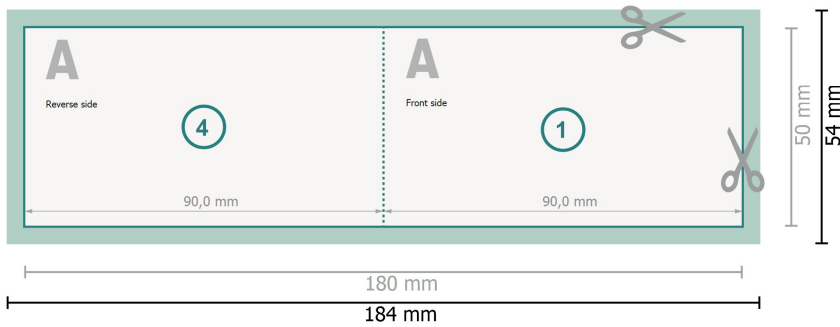

# Fold. business card Landscape, 9.0x5.0 cm

1 fold

**Dataformat (incl. 2 mm bleed):**  
18,4 x 5,4 cm

**bleed:**  
2 mm

**Trimmed size:**  
18 x 5 cm

**Trimmed size (closed):**  
9 x 5 cm

**Safety margin:**  
4 mm

Maintaining space between the text/information and the edge of the trimmed format prevents undesirable cuts.

## Explanation of symbols

-  Bleed
-  Reading direction
-  Trimmed size
-  Data format
-  Creasing/Folding

## Please note:

Allow for trim allowance and safety margin according to instructions.

Arrange background graphics, images or graphics up to the edge of the data format.

Tolerances may occur during production due to cutting, punching and folding processes.