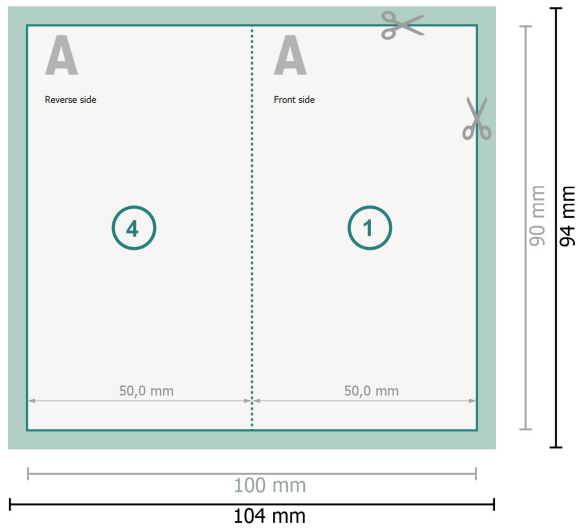

Fold. business card Portrait, 5.0x9.0 cm

1 fold

Dataformat (incl. 2 mm bleed):

10,4 x 9,4 cm

bleed:

2 mm

Trimmed size:

10 x 9 cm

Trimmed size (closed):

5 x 9 cm

Safety margin:

4 mm

Maintaining space between the text/information and the edge of the trimmed format prevents undesirable cuts.

Explanation of symbols

 Bleed

 Reading direction

 Trimmed size

 Data format

 Creasing/Folding

Please note:

Allow for trim allowance and safety margin according to instructions.

Arrange background graphics, images or graphics up to the edge of the data format.