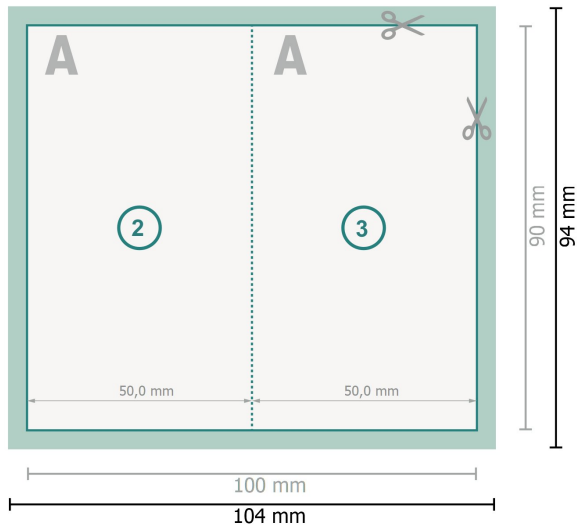

Fold. business card Portrait, 5.0x9.0 cm

1 fold

Dataformat (incl. 2 mm bleed):

10,4 x 9,4 cm

bleed:

2 mm

Trimmed size:

10 x 9 cm

Trimmed size (closed):

5 x 9 cm

Safety margin:

4 mm

Maintaining space between the text/information and the edge of the trimmed format prevents undesirable cuts.

Explanation of symbols

 Bleed

 Reading direction

 Trimmed size

 Data format

 Creasing/Folding

Please note:

Allow for trim allowance and safety margin according to instructions.

Arrange background graphics, images or graphics up to the edge of the data format.