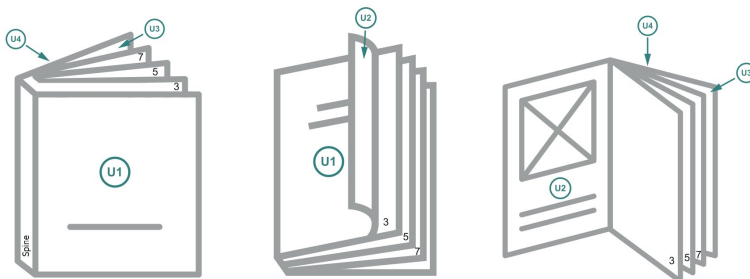

cover

inner part

**Sequence of pages**

Create pages consecutively as individual pages.

finished product

**Dataformat (incl. mm bleed):**

10,9 x 21,4 cm

**Trimmed size (closed):**

10,5 x 21 cm

**bleed:**

mm

**Safety margin:**

5 mm

Maintaining space between the text/information and the edge of the trimmed format prevents undesirable cuts.

**Explanation of symbols**

 Bleed

 Reading direction

 We will cut/perforate your product here

 Creasing/Folding

**Please note:**

Allow for trim allowance and safety margin according to instructions.

Arrange background graphics, images or graphics up to the edge of the data format.