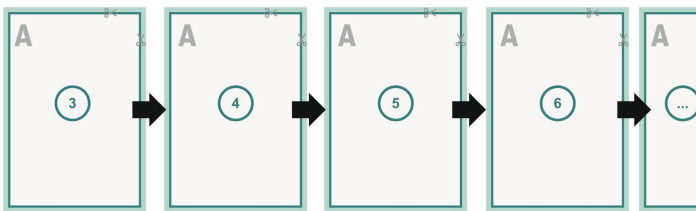

cover

inner part

**Sequence of pages**

Create pages consecutively as individual pages.

finished product

**Dataformat (incl. mm bleed):**

10,9 x 21,4 cm

**Trimmed size (closed):**

10,5 x 21 cm

**bleed:**

mm

**Safety margin:**

5 mm

Maintaining space between the text/information and the edge of the trimmed format prevents undesirable cuts.

**Explanation of symbols**

 Bleed

 Reading direction

 We will cut/perforate your product here

 Creasing/Folding

**Please note:**

Allow for trim allowance and safety margin according to instructions.

Arrange background graphics, images or graphics up to the edge of the data format.