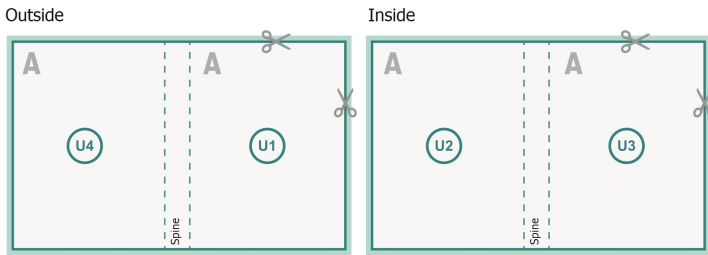

cover

inner part

**Sequence of pages**

Create pages consecutively as individual pages.

finished product

**Dataformat (incl. mm bleed):**

10,9 x 21,4 cm

**Trimmed size (closed):**

10,5 x 21 cm

**bleed:**

mm

**Safety margin:**

5 mm

Maintaining space between the text/information and the edge of the trimmed format prevents undesirable cuts.

**Explanation of symbols**

 Bleed

 Reading direction

 We will cut/perforate your product here

 Creasing/Folding

**Please note:**

Allow for trim allowance and safety margin according to instructions.

Arrange background graphics, images or graphics up to the edge of the data format.