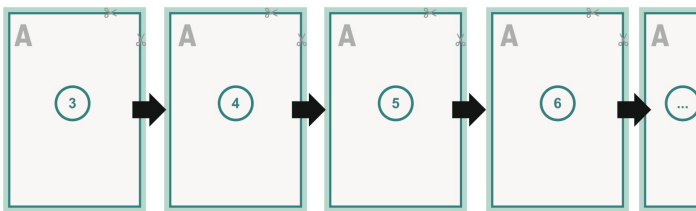

cover

inner part

Sequence of pages

Create pages consecutively as individual pages.

finished product

Dataformat (incl. mm bleed):

15,2 x 21,4 cm

Trimmed size (closed):

14,8 x 21 cm

bleed:

mm

Safety margin:

5 mm

Maintaining space between the text/information and the edge of the trimmed format prevents undesirable cuts.

Explanation of symbols

 Bleed

A Reading direction

 We will cut/perforate your product here

- - - Creasing/Folding

Please note:

Allow for trim allowance and safety margin according to instructions.

Arrange background graphics, images or graphics up to the edge of the data format.