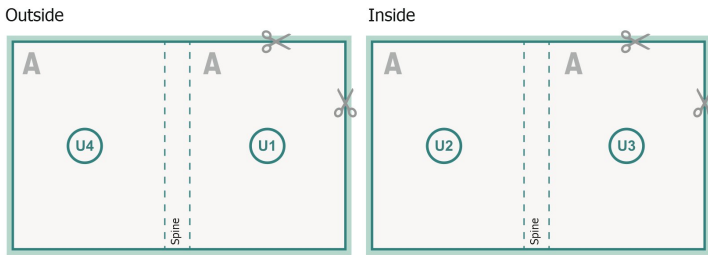

cover

inner part

Sequence of pages

Create pages consecutively as individual pages.

finished product

Dataformat (incl. mm bleed):

21,4 x 30,1 cm

Trimmed size (closed):

21 x 29,7 cm

bleed:

mm

Safety margin:

5 mm

Maintaining space between the text/information and the edge of the trimmed format prevents undesirable cuts.

Explanation of symbols

 Bleed