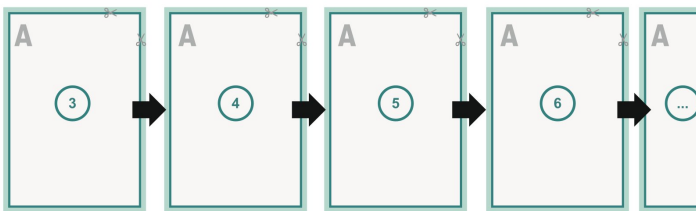

cover

inner part

Sequence of pages

Create pages consecutively as individual pages.

finished product

Dataformat (incl. mm bleed):

21,4 x 30,1 cm

Trimmed size (closed):

21 x 29,7 cm

bleed:

mm

Safety margin:

5 mm

Maintaining space between the text/information and the edge of the trimmed format prevents undesirable cuts.

Explanation of symbols

 Bleed

 Reading direction

 We will cut/perforate your product here

 Creasing/Folding

Please note:

Allow for trim allowance and safety margin according to instructions.

Arrange background graphics, images or graphics up to the edge of the data format.