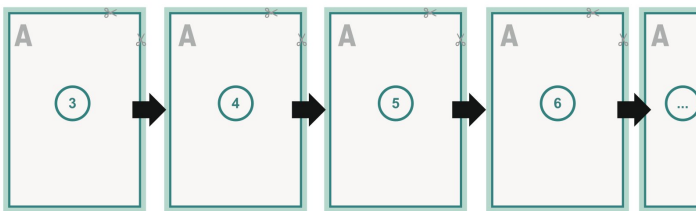

cover

inner part

**Sequence of pages**

Create pages consecutively as individual pages.

finished product

**Dataformat (incl. mm bleed):**

21,4 x 28,4 cm

**Trimmed size (closed):**

21 x 28 cm

**bleed:**

mm

**Safety margin:**

5 mm

Maintaining space between the text/information and the edge of the trimmed format prevents undesirable cuts.

**Explanation of symbols**

 Bleed

 Reading direction

 We will cut/perforate your product here

 Creasing/Folding

**Please note:**

Allow for trim allowance and safety margin according to instructions.

Arrange background graphics, images or graphics up to the edge of the data format.