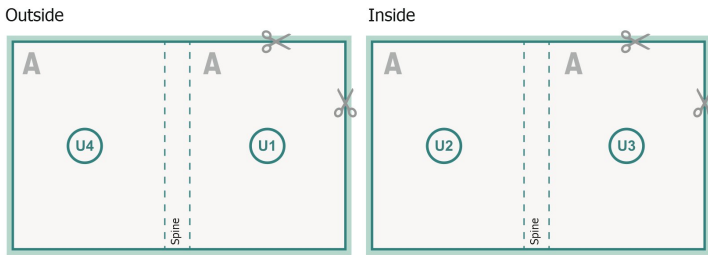

cover

inner part

**Sequence of pages**

Create pages consecutively as individual pages.

finished product

**Dataformat (incl. mm bleed):**

21,4 x 28,4 cm

**Trimmed size (closed):**

21 x 28 cm

**bleed:**

mm

**Safety margin:**

5 mm

Maintaining space between the text/information and the edge of the trimmed format prevents undesirable cuts.

**Explanation of symbols**

 Bleed

 Reading direction

 We will cut/perforate your product here

 Creasing/Folding

**Please note:**

Allow for trim allowance and safety margin according to instructions.

Arrange background graphics, images or graphics up to the edge of the data format.