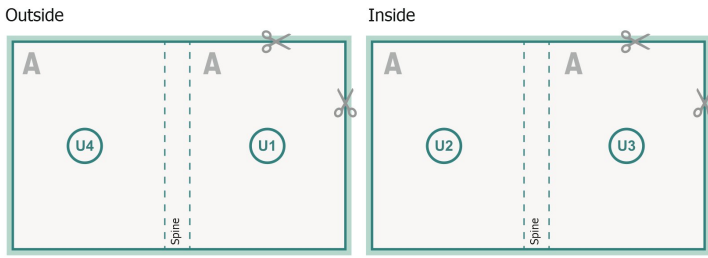

cover

inner part

Sequence of pages

Create pages consecutively as individual pages.

finished product

Dataformat (incl. mm bleed):

24,4 x 17,4 cm

Trimmed size (closed):

24 x 17 cm

bleed:

mm

Safety margin:

5 mm

Maintaining space between the text/information and the edge of the trimmed format prevents undesirable cuts.

Explanation of symbols

 Bleed