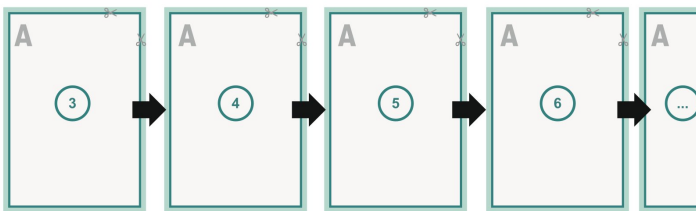

cover

inner part

Sequence of pages

Create pages consecutively as individual pages.

finished product

Dataformat (incl. mm bleed):

24,4 x 17,4 cm

Trimmed size (closed):

24 x 17 cm

bleed:

mm

Safety margin:

5 mm

Maintaining space between the text/information and the edge of the trimmed format prevents undesirable cuts.

Explanation of symbols

 Bleed

 Reading direction

 We will cut/perforate your product here

 Creasing/Folding

Please note:

Allow for trim allowance and safety margin according to instructions.

Arrange background graphics, images or graphics up to the edge of the data format.