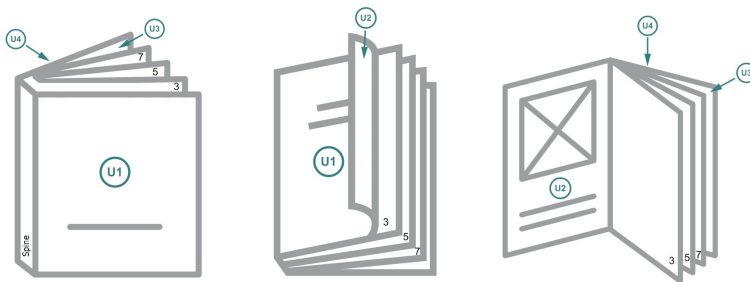

cover

inner part

Sequence of pages

Create pages consecutively as individual pages.

finished product

Dataformat (incl. mm bleed):

24,4 x 17,4 cm

Trimmed size (closed):

24 x 17 cm

bleed:

mm

Safety margin:

5 mm

Maintaining space between the text/information and the edge of the trimmed format prevents undesirable cuts.

Explanation of symbols

 Bleed

 Reading direction

 We will cut/perforate your product here

 Creasing/Folding

Please note:

Allow for trim allowance and safety margin according to instructions.

Arrange background graphics, images or graphics up to the edge of the data format.