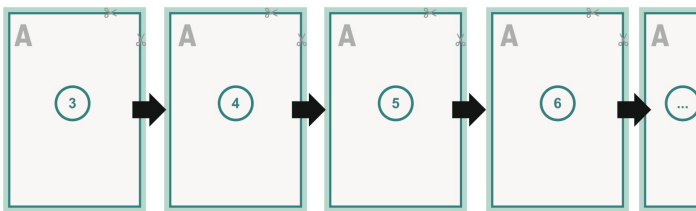

cover

inner part

Sequence of pages

Create pages consecutively as individual pages.

finished product

Dataformat (incl. mm bleed):

15,2 x 15,2 cm

Trimmed size (closed):

14,8 x 14,8 cm

bleed:

mm

Safety margin:

5 mm

Maintaining space between the text/information and the edge of the trimmed format prevents undesirable cuts.

Explanation of symbols

-  Bleed
-  Reading direction
-  We will cut/perforate your product here
-  Creasing/Folding

Please note:

Allow for trim allowance and safety margin according to instructions.

Arrange background graphics, images or graphics up to the edge of the data format.

Tolerances may occur during production due to cutting, punching and folding processes.