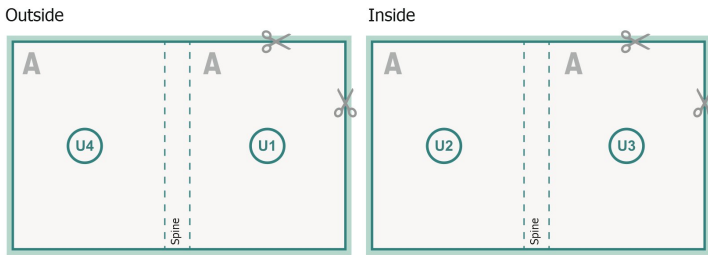

cover

inner part

**Sequence of pages**

Create pages consecutively as individual pages.

finished product

**Dataformat (incl. mm bleed):**

21,4 x 15,2 cm

**Trimmed size (closed):**

21 x 14,8 cm

**bleed:**

mm

**Safety margin:**

5 mm

Maintaining space between the text/information and the edge of the trimmed format prevents undesirable cuts.

**Explanation of symbols**

 Bleed

 Reading direction

 We will cut/perforate your product here

 Creasing/Folding

**Please note:**

Allow for trim allowance and safety margin according to instructions.

Arrange background graphics, images or graphics up to the edge of the data format.