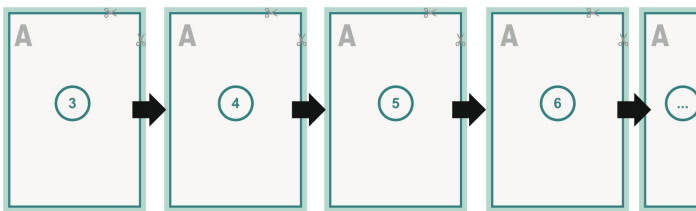

cover

inner part

**Sequence of pages**

Create pages consecutively as individual pages.

finished product

**Dataformat (incl. mm bleed):**

21,4 x 15,2 cm

**Trimmed size (closed):**

21 x 14,8 cm

**bleed:**

mm

**Safety margin:**

5 mm

Maintaining space between the text/information and the edge of the trimmed format prevents undesirable cuts.

**Explanation of symbols**

 Bleed

 Reading direction

 We will cut/perforate your product here

 Creasing/Folding

**Please note:**

Allow for trim allowance and safety margin according to instructions.

Arrange background graphics, images or graphics up to the edge of the data format.