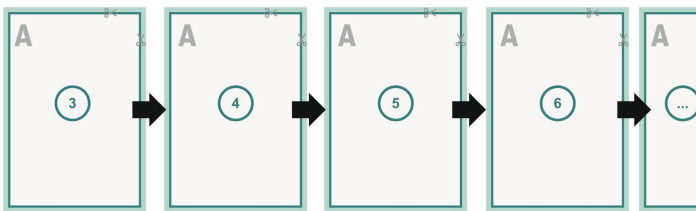

cover

inner part

Sequence of pages

Create pages consecutively as individual pages.

finished product

Dataformat (incl. mm bleed):

30,1 x 30,1 cm

Trimmed size (closed):

29,7 x 29,7 cm

bleed:

mm

Safety margin:

5 mm

Maintaining space between the text/information and the edge of the trimmed format prevents undesirable cuts.

Explanation of symbols

 Bleed

A Reading direction

 We will cut/perforate your product here

- - - Creasing/Folding

Please note:

Allow for trim allowance and safety margin according to instructions.

Arrange background graphics, images or graphics up to the edge of the data format.