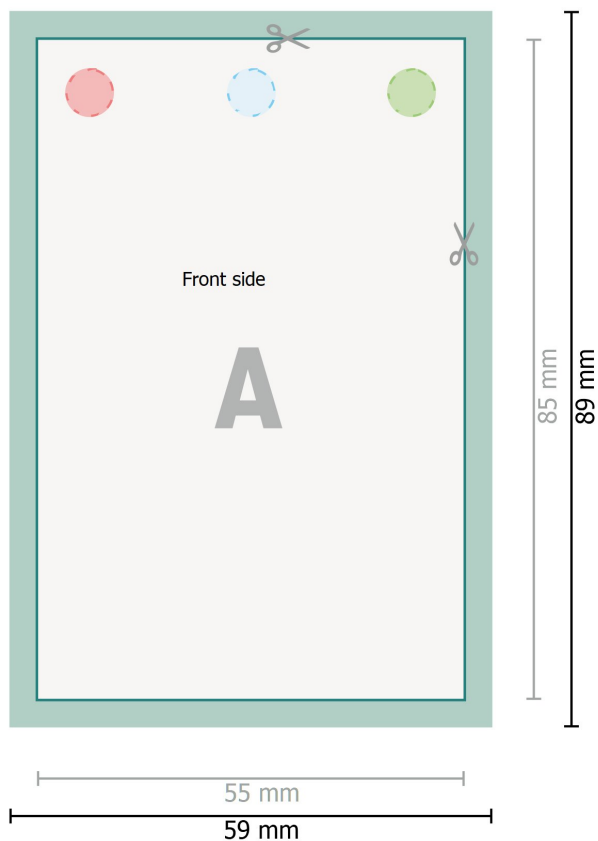

Product tags with special-effect colours, 5.5 x 8.5 cm

   Optional drilled holes

Dataformat (incl. 2 mm bleed):

5,9 x 8,9 cm

bleed:

2 mm

Trimmed size:

5,5 x 8,5 cm

Safety margin:

4 mm

Maintaining space between the text/information and the edge of the trimmed format prevents undesirable cuts.

Explanation of symbols

 Bleed

 Reading direction

 Trimmed size

 Data format

 We will cut/perforate your product here

Please note:

Allow for trim allowance and safety margin according to instructions.

Arrange background graphics, images or graphics up to the edge of the data format.

Tolerances may occur during production due to cutting, punching and folding processes.

Printing data: Instructions and templates can be found under the menu item *Printing data* at www.onlineprinters.co.uk