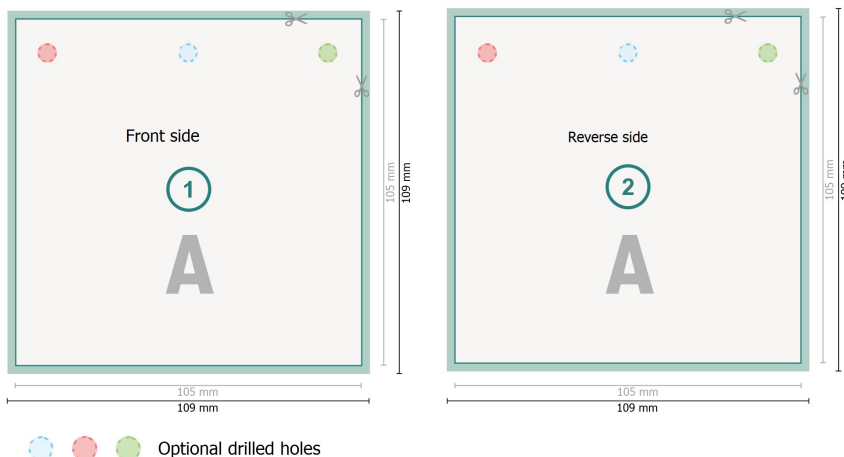

# Product tags with special-effect colours, A6-Squares

**Dataformat (incl. 2 mm bleed):**

10,9 x 10,9 cm

**bleed:**

2 mm

**Trimmed size:**

10,5 x 10,5 cm

**Safety margin:**

4 mm

Maintaining space between the text/information and the edge of the trimmed format prevents undesirable cuts.

**Explanation of symbols**

-  Bleed
-  Reading direction
-  Trimmed size
-  Data format
-  We will cut/perforate your product here

**Please note:**

Allow for trim allowance and safety margin according to instructions.

Arrange background graphics, images or graphics up to the edge of the data format.

Tolerances may occur during production due to cutting, punching and folding processes.